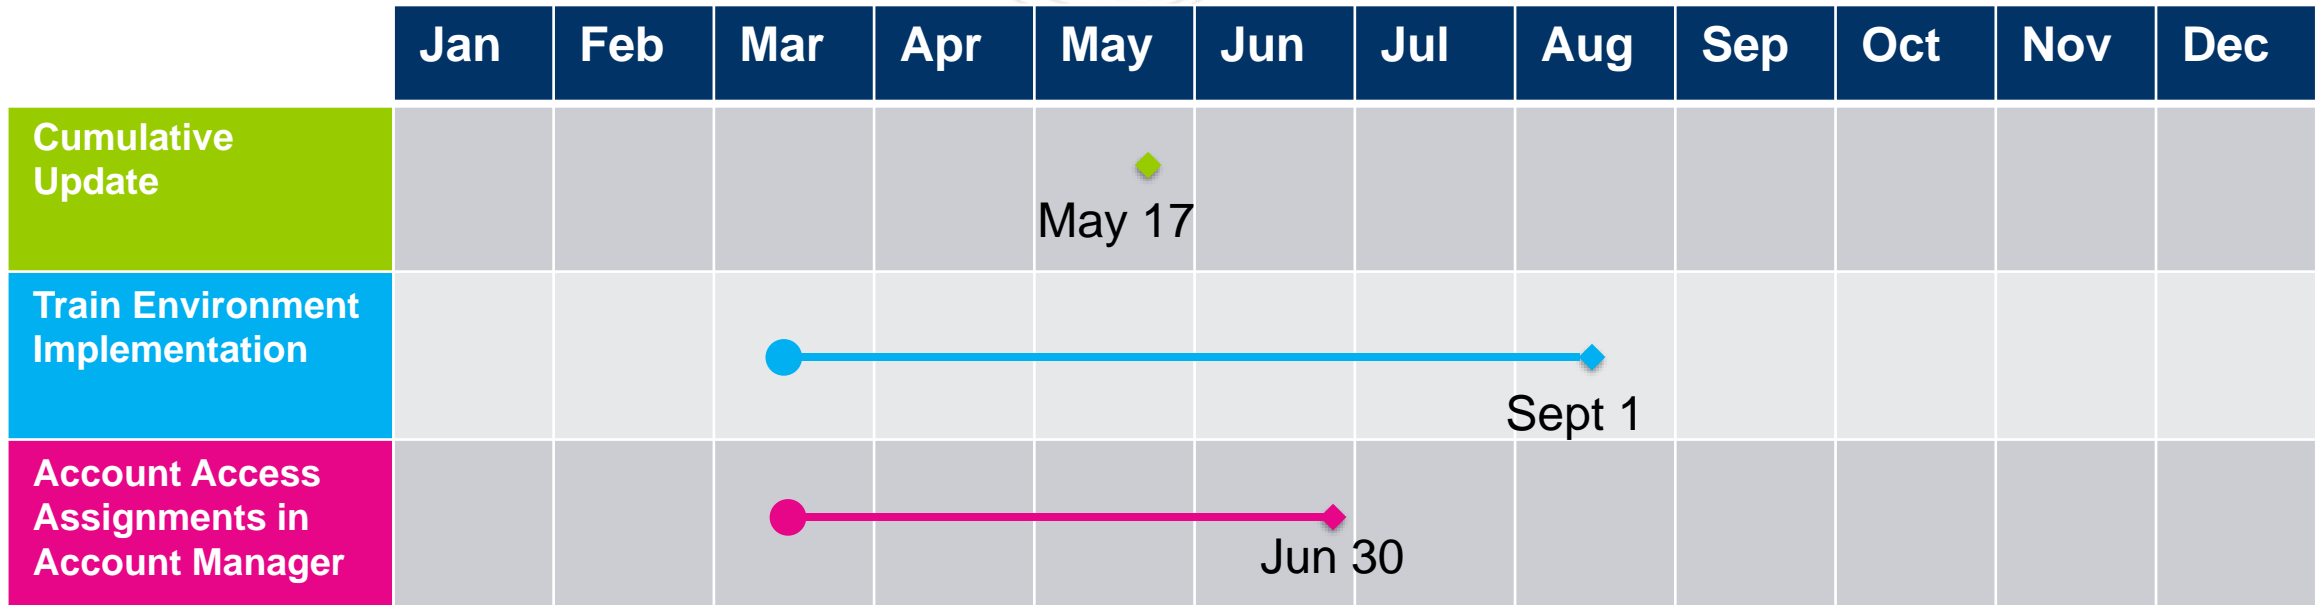

# PJM Connect Roadmap

As of December 16, 2021

- None

Product - Action Required	Dates	Who May Be Affected
N/A	N/A	N/A

**Legend**

- Start Date
- ◆ End Date

Facilitator:

Foluso Afelumo, [Foluso.Afelumo@pjm.com](mailto:Foluso.Afelumo@pjm.com)