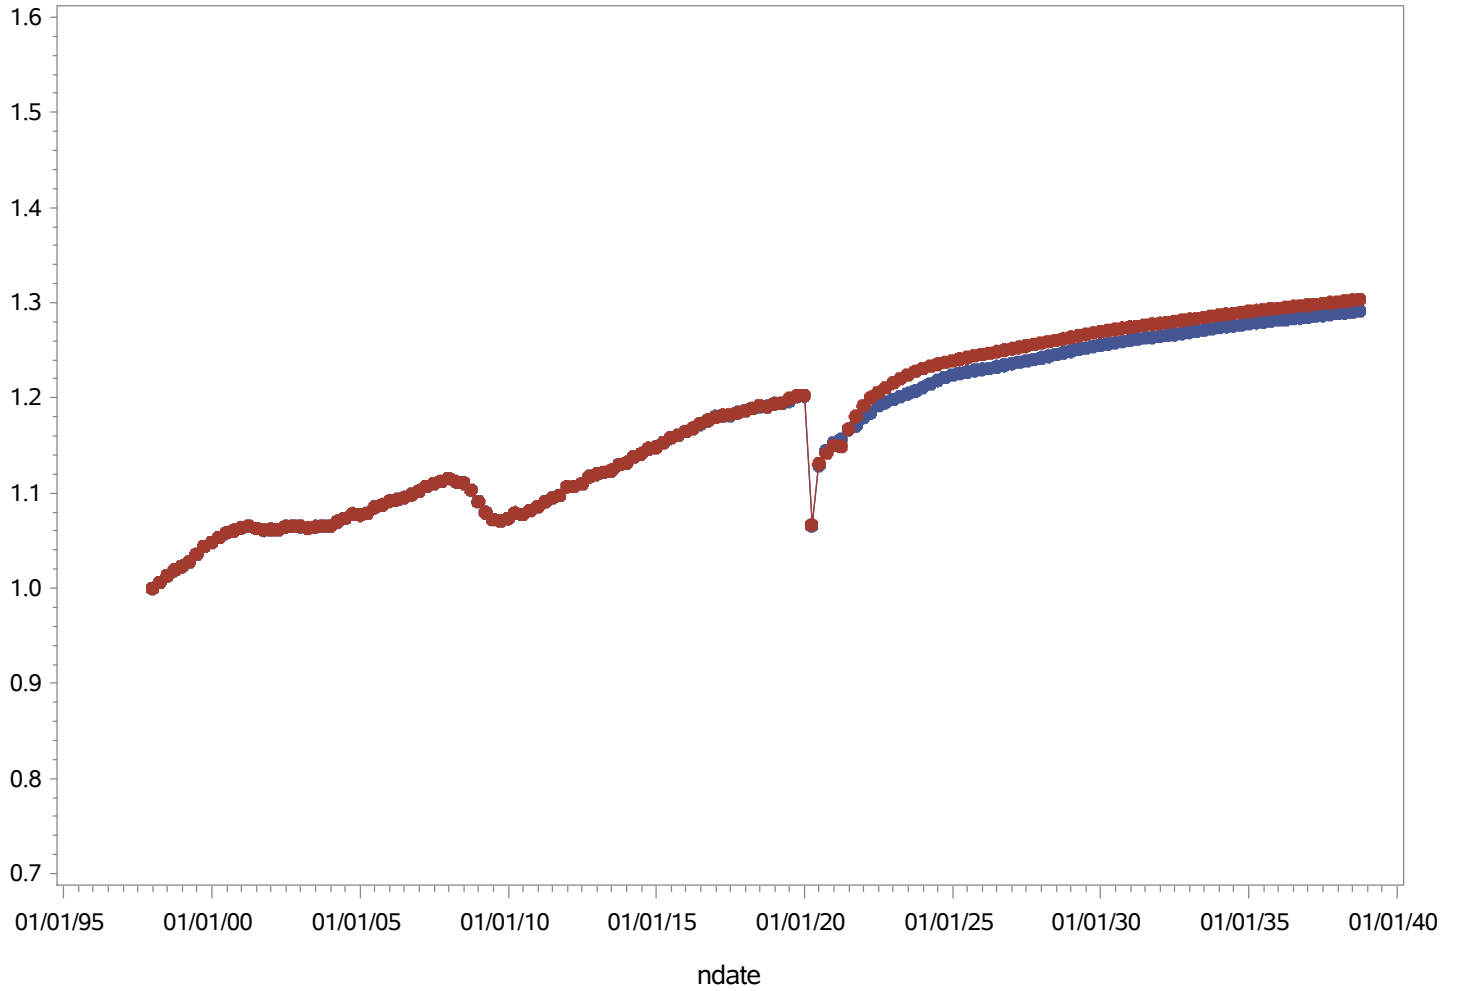

PLOT ●●● Sep2022 ●●● Sep2021

UGI Service Employment (1998Q1 = 1.0)

Sep2022

PLOT ●●● Sep2022 ●●● Sep2021

AEP

Service Employment (1998Q1 = 1.0)

Sep2022

PLOT ●●● Sep2022 ●●● Sep2021

APS Service Employment (1998Q1 = 1.0)

Sep2022

PLOT ●●● Sep2022 ●●● Sep2021

ATSI

Service Employment (1998Q1 = 1.0)

Sep2022

PLOT ●●● Sep2022 ●●● Sep2021

COMED

Service Employment (1998Q1 = 1.0)

Sep2022

PLOT ●●● Sep2022 ●●● Sep2021

DAYTON

Service Employment (1998Q1 = 1.0)

Sep2022

PLOT ●●● Sep2022 ●●● Sep2021

DQE