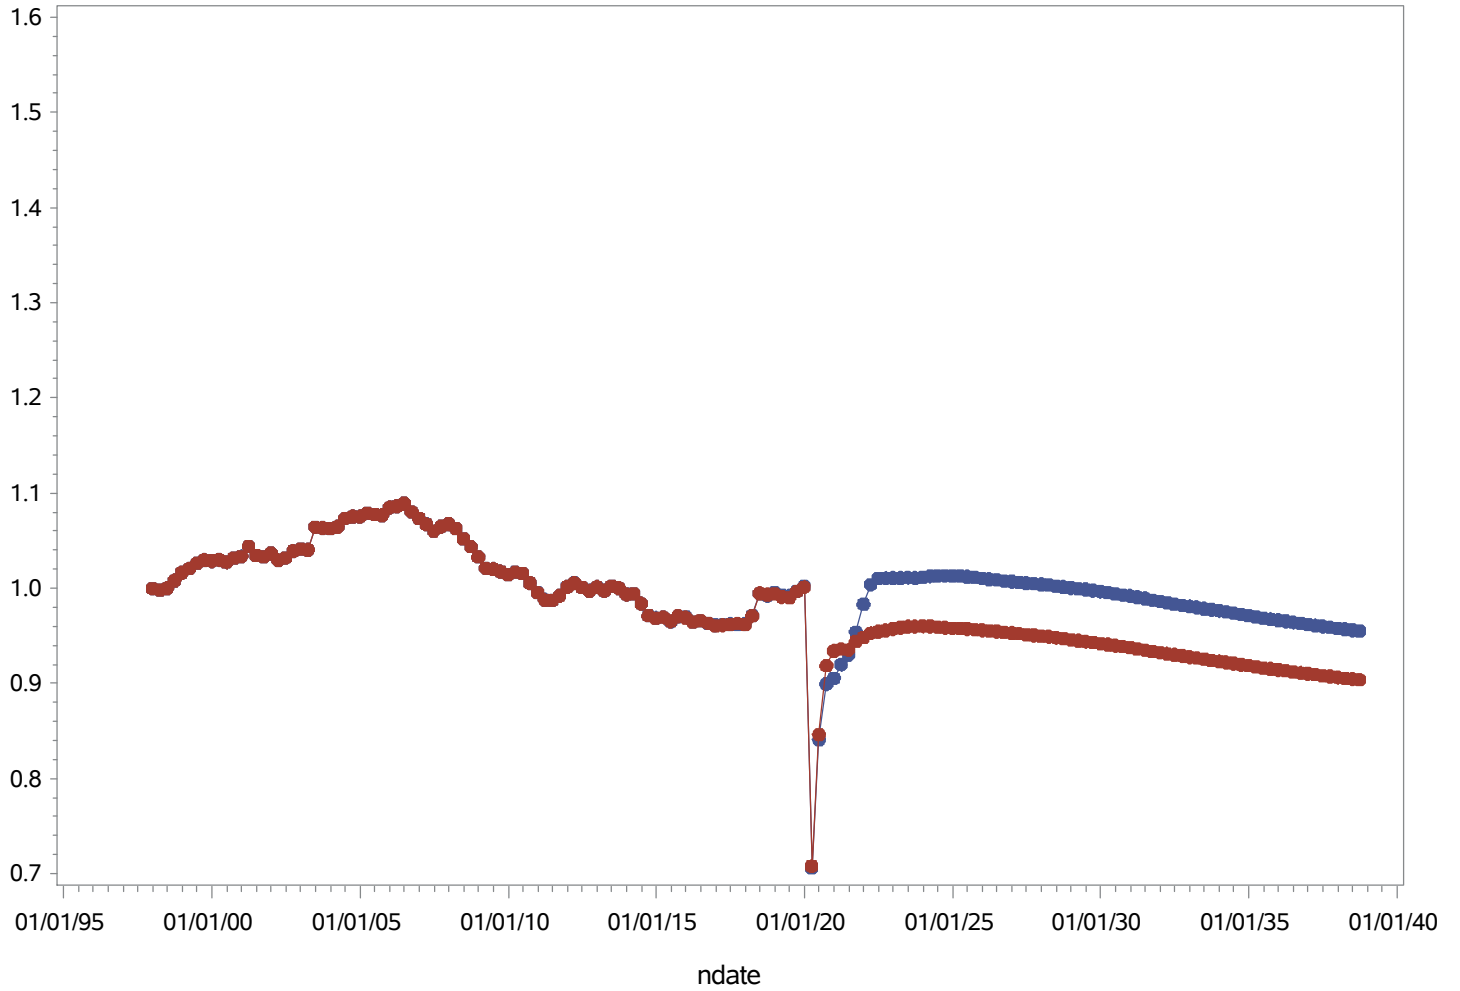

AE

Service Employment (1998Q1 = 1.0)

Sep2022

PLOT ●●● Sep2022 ●●● Sep2021

BGE

Service Employment (1998Q1 = 1.0)

Sep2022

PLOT ●●● Sep2022 ●●● Sep2021

DPL

Service Employment (1998Q1 = 1.0)

Sep2022

PLOT ●●● Sep2022 ●●● Sep2021

JCPL Service Employment (1998Q1 = 1.0)

Sep2022

PLOT ●●● Sep2022 ●●● Sep2021

METED

Service Employment (1998Q1 = 1.0)

Sep2022

PLOT ●●● Sep2022 ●●● Sep2021

PECO

Service Employment (1998Q1 = 1.0)

Sep2022

PLOT ●●● Sep2022 ●●● Sep2021

PENLC

Service Employment (1998Q1 = 1.0)

Sep2022

PLOT ●●● Sep2022 ●●● Sep2021

PEPCO Service Employment (1998Q1 = 1.0)

Sep2022

PLOT ●●● Sep2022 ●●● Sep2021

PL

Service Employment (1998Q1 = 1.0)