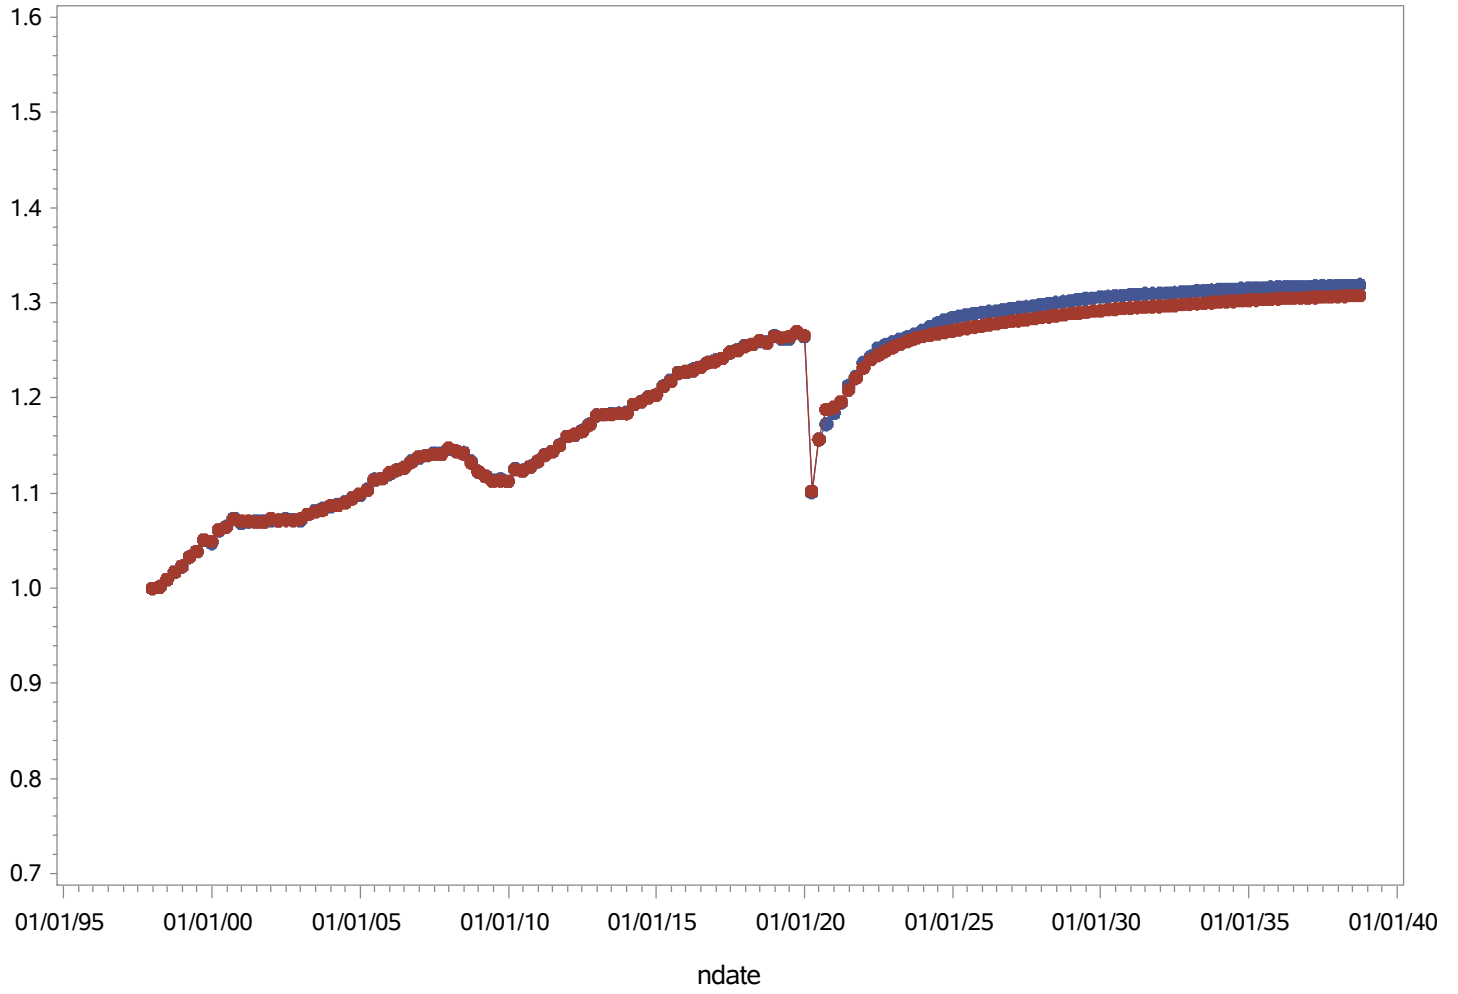

AE

Service Employment (1998Q1 = 1.0)

Sep2022

PLOT ●●● Sep2022 ●●● Sep2021

BGE

Service Employment (1998Q1 = 1.0)

Sep2022

PLOT ●●● Sep2022 ●●● Sep2021

DPL

Service Employment (1998Q1 = 1.0)

Sep2022

PLOT ●●● Sep2022 ●●● Sep2021

JCPL Service Employment (1998Q1 = 1.0)

Sep2022

PLOT ●●● Sep2022 ●●● Sep2021

METED

Service Employment (1998Q1 = 1.0)

Sep2022

PLOT ●●● Sep2022 ●●● Sep2021

PEPCO Service Employment (1998Q1 = 1.0)

Sep2022

PLOT ●●● Sep2022 ●●● Sep2021

PL

Service Employment (1998Q1 = 1.0)

PLOT ●●● Sep2022 ●●● Sep2021

UGI Service Employment (1998Q1 = 1.0)

Sep2022

PLOT ●●● Sep2022 ●●● Sep2021

AEP

Service Employment (1998Q1 = 1.0)

Sep2022

PLOT ●●● Sep2022 ●●● Sep2021