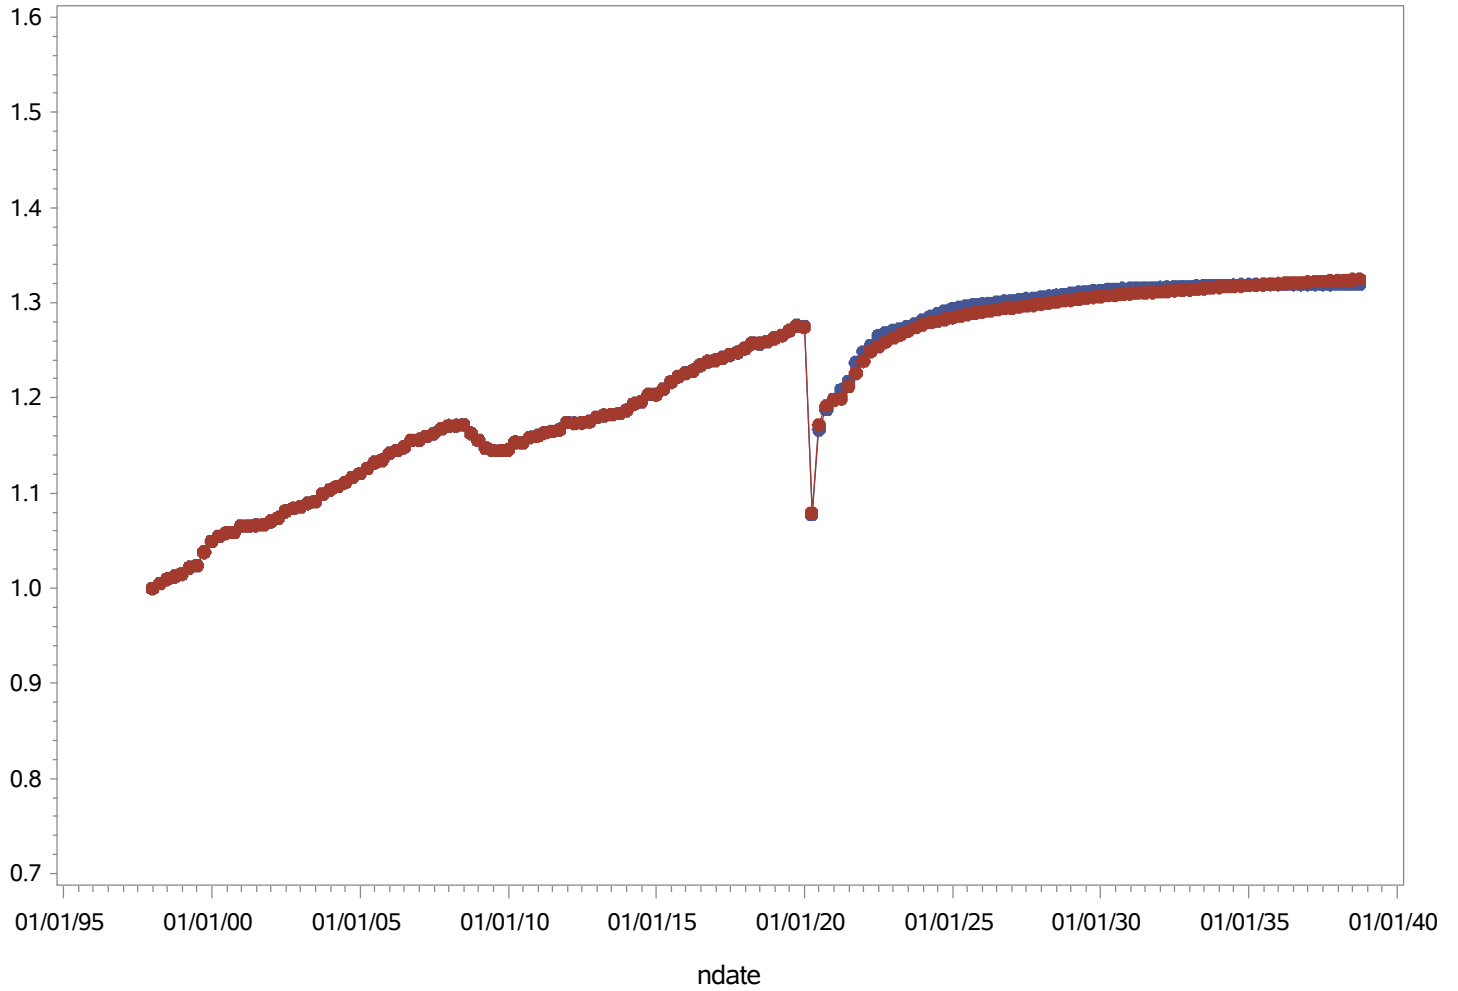

Service Employment (1998Q1 = 1.0)

Sep2022

PLOT ●●● Sep2022 ●●● Sep2021

PEPCO Service Employment (1998Q1 = 1.0)

Sep2022

PLOT ●●● Sep2022 ●●● Sep2021

PL

Service Employment (1998Q1 = 1.0)

Sep2022

PLOT ●●● Sep2022 ●●● Sep2021

PS Service Employment (1998Q1 = 1.0)

Sep2022

PLOT ●●● Sep2022 ●●● Sep2021

RECO

Service Employment (1998Q1 = 1.0)

Sep2022

PLOT ●●● Sep2022 ●●● Sep2021

UGI Service Employment (1998Q1 = 1.0)

Sep2022

PLOT ●●● Sep2022 ●●● Sep2021

AEP

Service Employment (1998Q1 = 1.0)

Sep2022

PLOT ●●● Sep2022 ●●● Sep2021