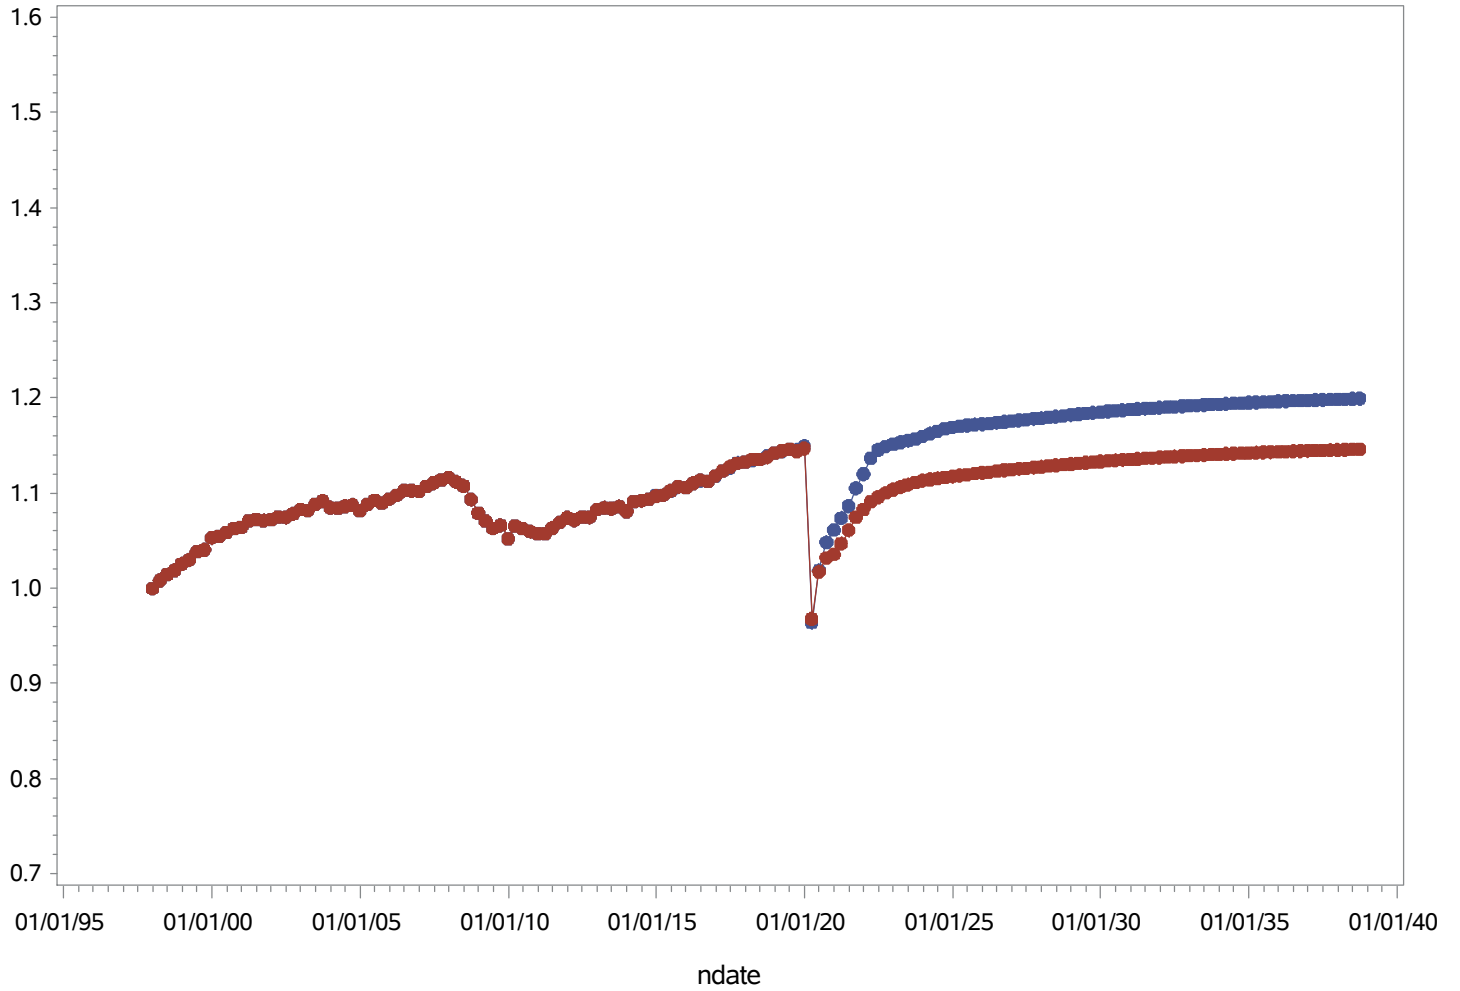

Sep2022

PLOT ●●● Sep2022 ●●● Sep2021

PS Service Employment (1998Q1 = 1.0)

Sep2022

PLOT ●●● Sep2022 ●●● Sep2021

RECO

Service Employment (1998Q1 = 1.0)

Sep2022

PLOT ●●● Sep2022 ●●● Sep2021

UGI Service Employment (1998Q1 = 1.0)

Sep2022

PLOT ●●● Sep2022 ●●● Sep2021

AEP

Service Employment (1998Q1 = 1.0)

Sep2022

PLOT ●●● Sep2022 ●●● Sep2021