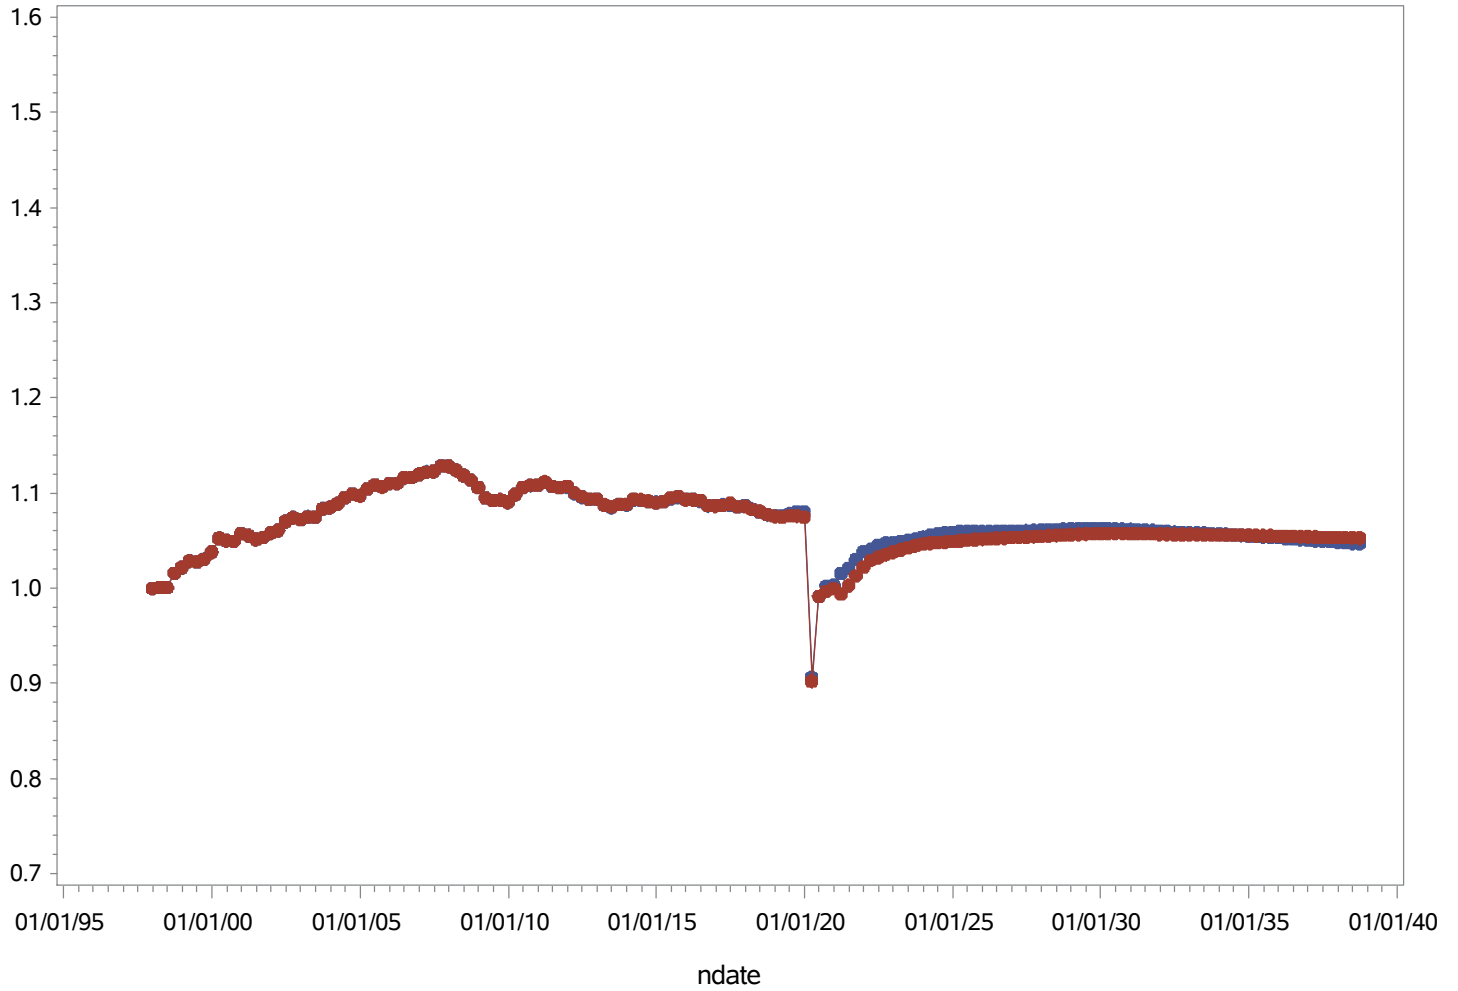

DPL

Service Employment (1998Q1 = 1.0)

Sep2022

PLOT ●●● Sep2022 ●●● Sep2021

JCPL Service Employment (1998Q1 = 1.0)

Sep2022

PLOT ●●● Sep2022 ●●● Sep2021

METED

Service Employment (1998Q1 = 1.0)

Sep2022

PLOT ●●● Sep2022 ●●● Sep2021

PECO

Service Employment (1998Q1 = 1.0)

Sep2022

PLOT ●●● Sep2022 ●●● Sep2021

PENLC

Service Employment (1998Q1 = 1.0)

Sep2022

PLOT ●●● Sep2022 ●●● Sep2021

PEPCO Service Employment (1998Q1 = 1.0)

Sep2022

PLOT ●●● Sep2022 ●●● Sep2021

PL

Service Employment (1998Q1 = 1.0)

PLOT ●●● Sep2022 ●●● Sep2021

UGI Service Employment (1998Q1 = 1.0)

Sep2022

PLOT ●●● Sep2022 ●●● Sep2021

AEP

Service Employment (1998Q1 = 1.0)

Sep2022

PLOT ●●● Sep2022 ●●● Sep2021