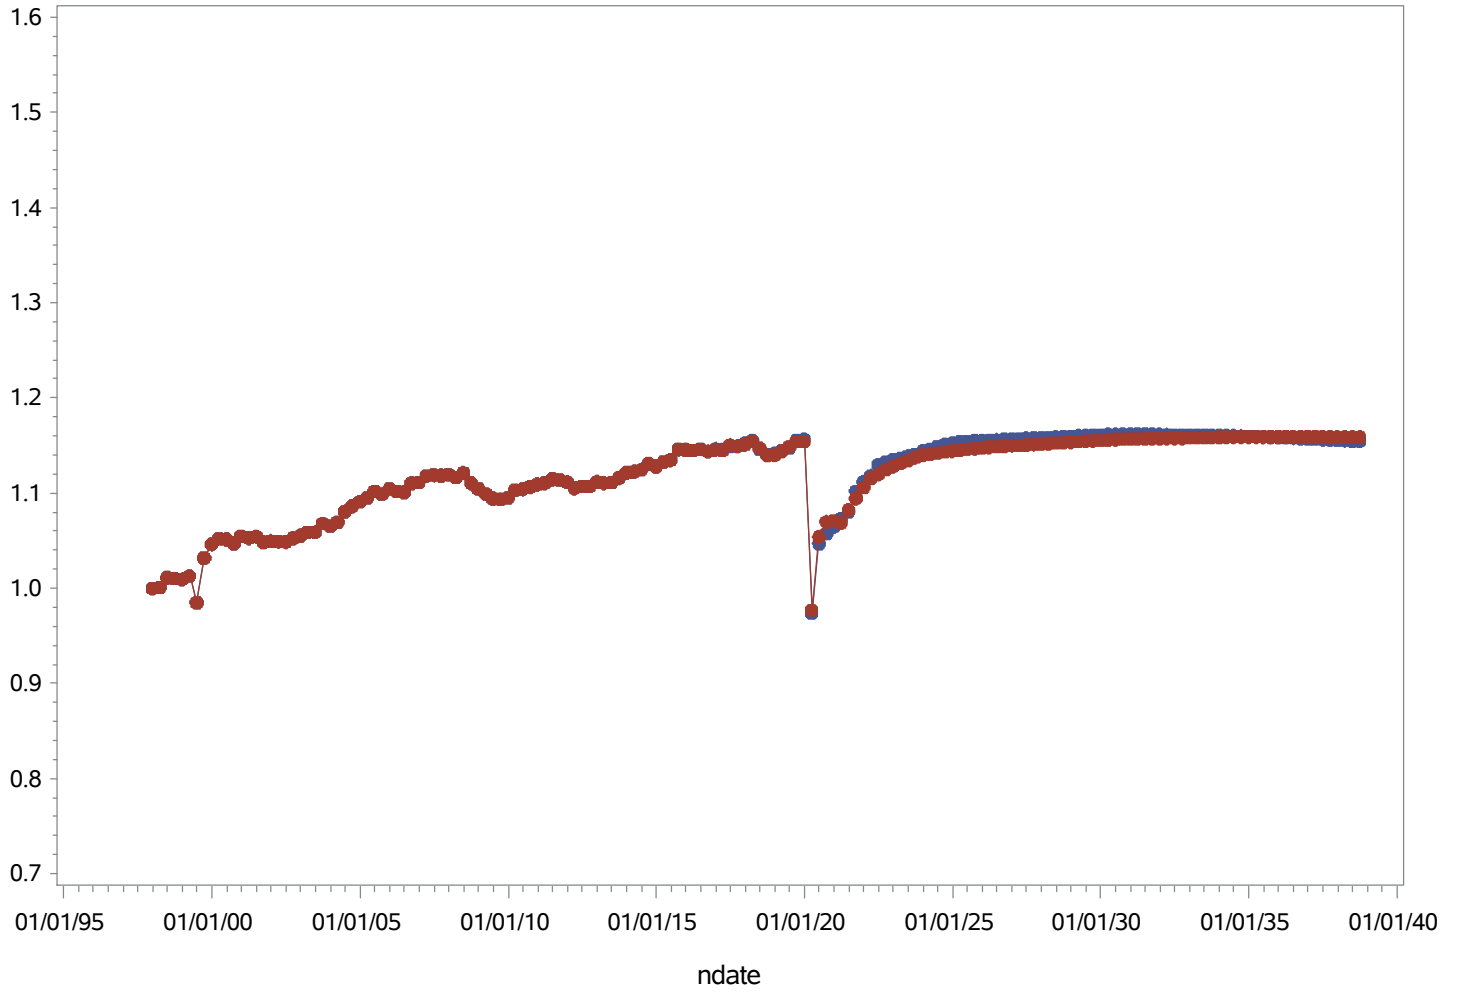

Service Employment (1998Q1 = 1.0)

Sep2022

PLOT ●●● Sep2022 ●●● Sep2021

PEPCO Service Employment (1998Q1 = 1.0)

Sep2022

PLOT ●●● Sep2022 ●●● Sep2021

PL

Service Employment (1998Q1 = 1.0)

Sep2022

PLOT ●●● Sep2022 ●●● Sep2021

PS Service Employment (1998Q1 = 1.0)

Sep2022

PLOT ●●● Sep2022 ●●● Sep2021

RECO

Service Employment (1998Q1 = 1.0)

Sep2022

PLOT ●●● Sep2022 ●●● Sep2021

UGI Service Employment (1998Q1 = 1.0)

Sep2022

PLOT ●●● Sep2022 ●●● Sep2021

AEP

Service Employment (1998Q1 = 1.0)

Sep2022

PLOT ●●● Sep2022 ●●● Sep2021

APS Service Employment (1998Q1 = 1.0)

Sep2022

PLOT ●●● Sep2022 ●●● Sep2021

ATSI

Service Employment (1998Q1 = 1.0)

Sep2022

PLOT ●●● Sep2022 ●●● Sep2021

COMED