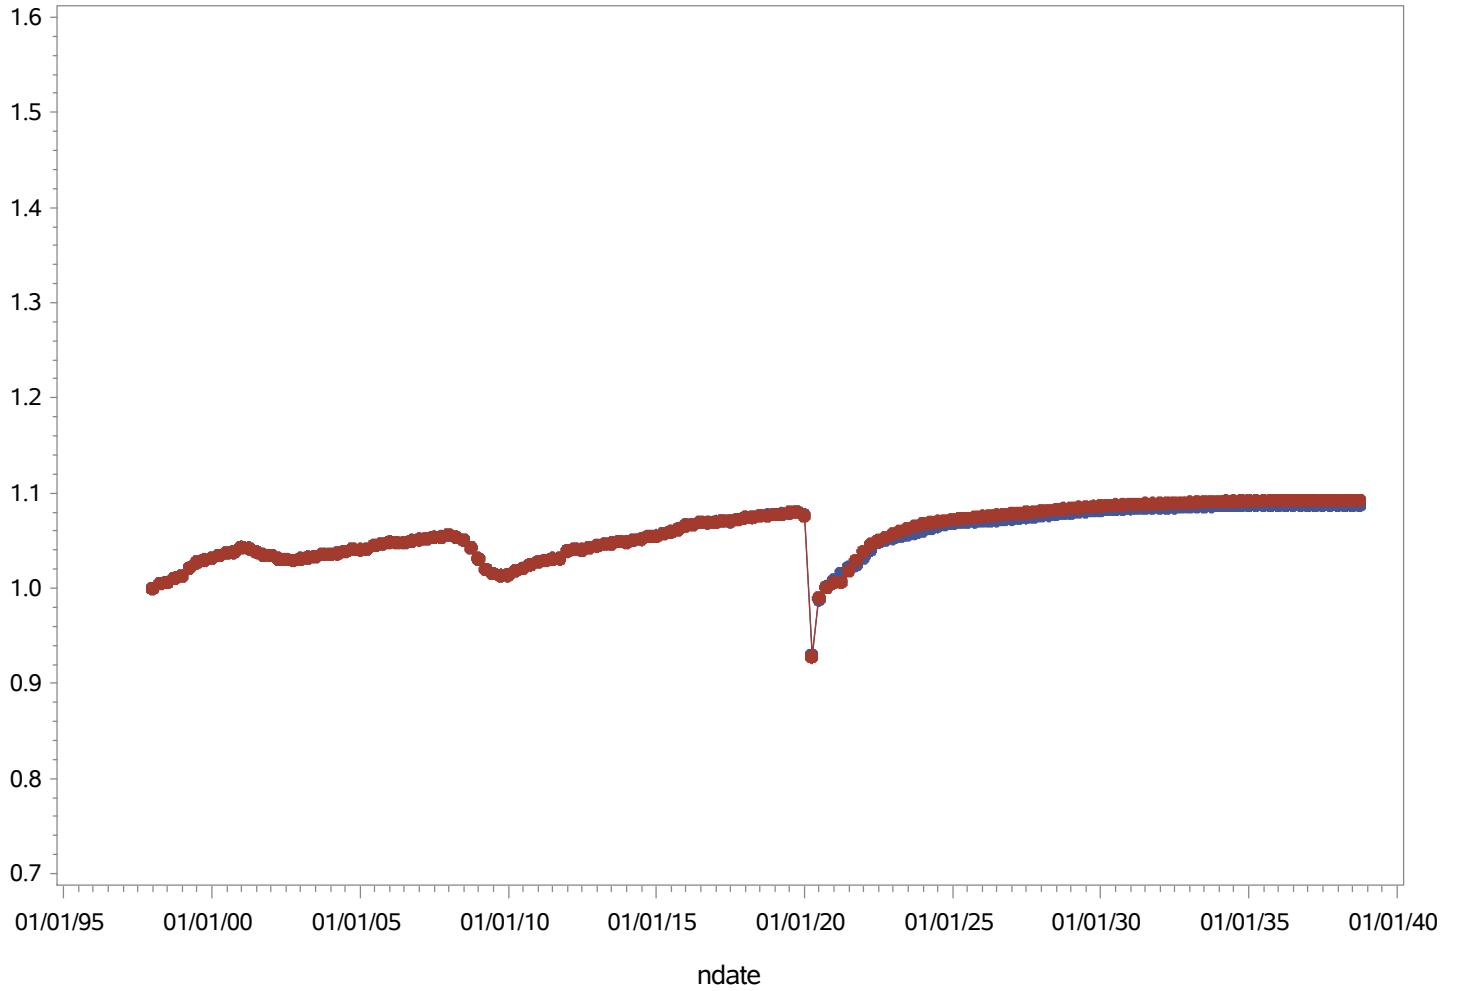

PLOT ●●● Sep2022 ●●● Sep2021

UGI Service Employment (1998Q1 = 1.0)

Sep2022

PLOT ●●● Sep2022 ●●● Sep2021

AEP

Service Employment (1998Q1 = 1.0)

Sep2022

PLOT ●●● Sep2022 ●●● Sep2021

APS Service Employment (1998Q1 = 1.0)

Sep2022

PLOT ●●● Sep2022 ●●● Sep2021

ATSI

Service Employment (1998Q1 = 1.0)

Sep2022

PLOT ●●● Sep2022 ●●● Sep2021

COMED

Service Employment (1998Q1 = 1.0)

Sep2022

PLOT ●●● Sep2022 ●●● Sep2021

DAYTON

Service Employment (1998Q1 = 1.0)

Sep2022

PLOT ●●● Sep2022 ●●● Sep2021

DQE

Service Employment (1998Q1 = 1.0)

Sep2022

PLOT ●●● Sep2022 ●●● Sep2021

DEOK

Service Employment (1998Q1 = 1.0)

Sep2022

PLOT ●●● Sep2022 ●●● Sep2021

EKPC