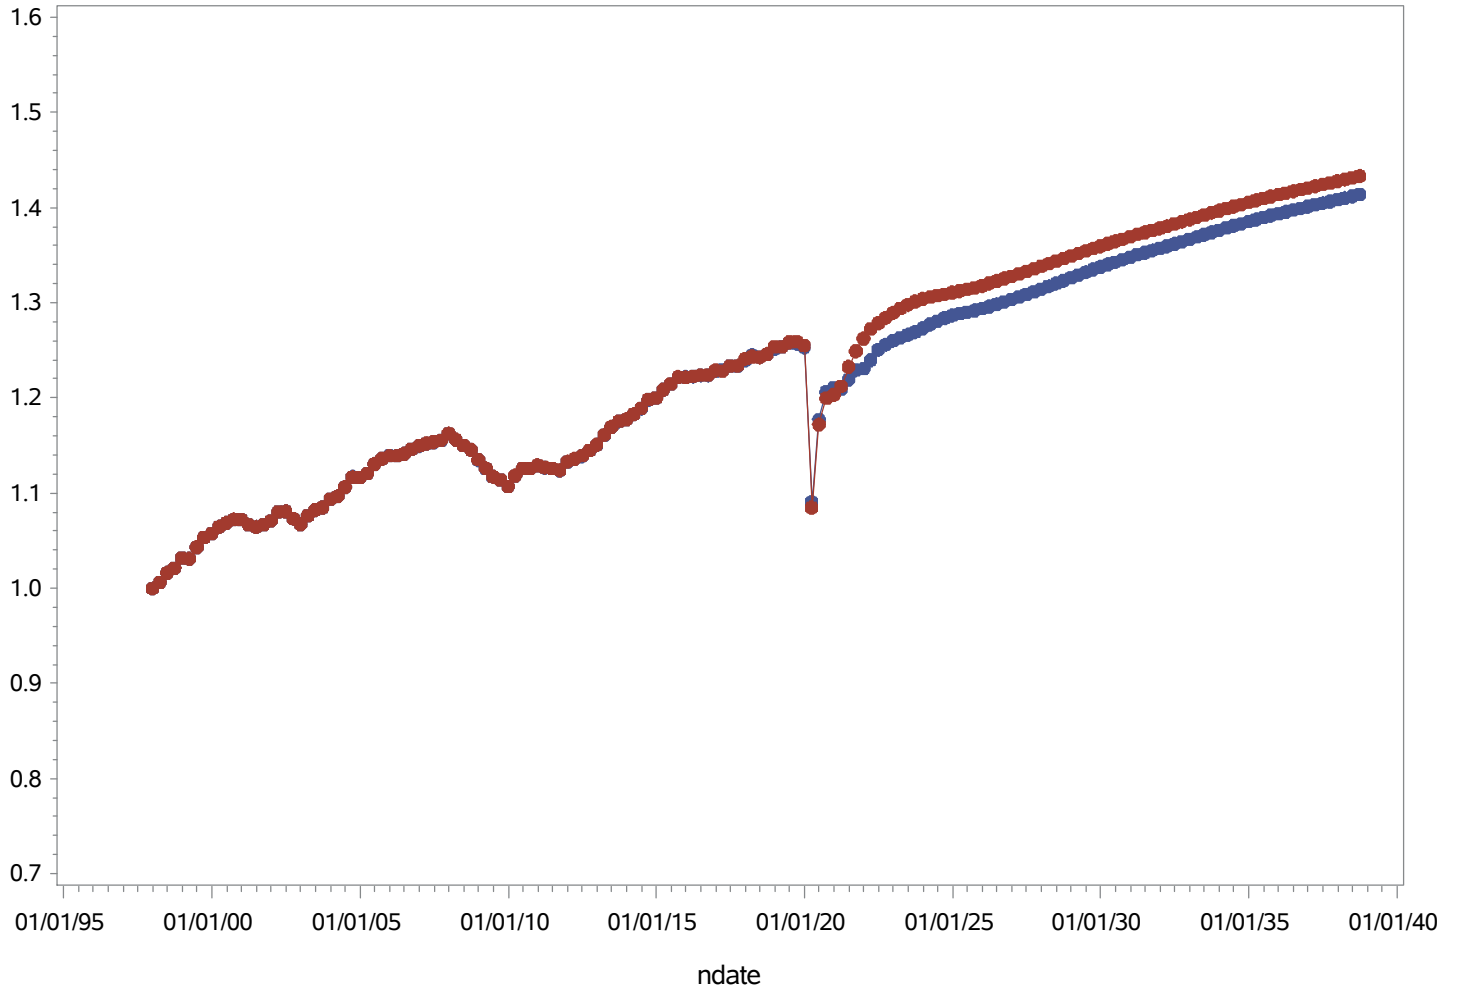

AE

Service Employment (1998Q1 = 1.0)

Sep2022

PLOT ●●● Sep2022 ●●● Sep2021

BGE

Service Employment (1998Q1 = 1.0)

Sep2022

PLOT ●●● Sep2022 ●●● Sep2021

DPL

Service Employment (1998Q1 = 1.0)

Sep2022

PLOT ●●● Sep2022 ●●● Sep2021

JCPL Service Employment (1998Q1 = 1.0)

Sep2022

PLOT ●●● Sep2022 ●●● Sep2021

METED