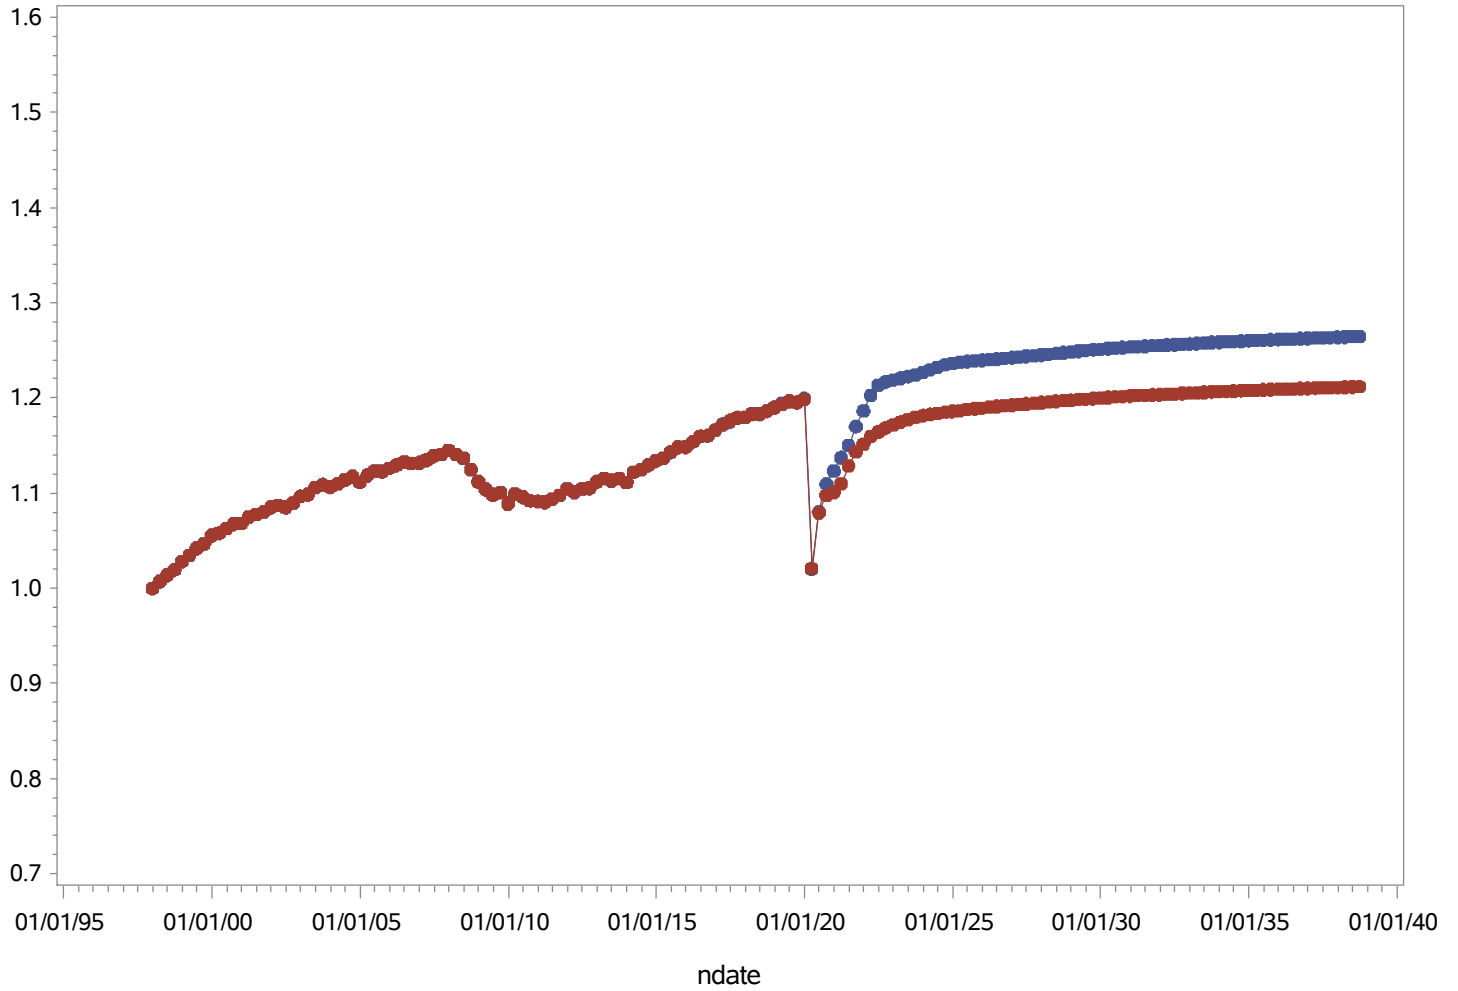

AE

Service Employment (1998Q1 = 1.0)

Sep2022

PLOT ●●● Sep2022 ●●● Sep2021

BGE

Service Employment (1998Q1 = 1.0)

Sep2022

PLOT ●●● Sep2022 ●●● Sep2021

DPL

Service Employment (1998Q1 = 1.0)

Sep2022

PLOT ●●● Sep2022 ●●● Sep2021

JCPL Service Employment (1998Q1 = 1.0)

Sep2022

PLOT ●●● Sep2022 ●●● Sep2021

METED

Service Employment (1998Q1 = 1.0)

Sep2022

PLOT ●●● Sep2022 ●●● Sep2021

PECO

Service Employment (1998Q1 = 1.0)

Sep2022

PLOT ●●● Sep2022 ●●● Sep2021

PENLC

Service Employment (1998Q1 = 1.0)

Sep2022

PLOT ●●● Sep2022 ●●● Sep2021

PEPCO Service Employment (1998Q1 = 1.0)

Sep2022

PLOT ●●● Sep2022 ●●● Sep2021

PL

Service Employment (1998Q1 = 1.0)