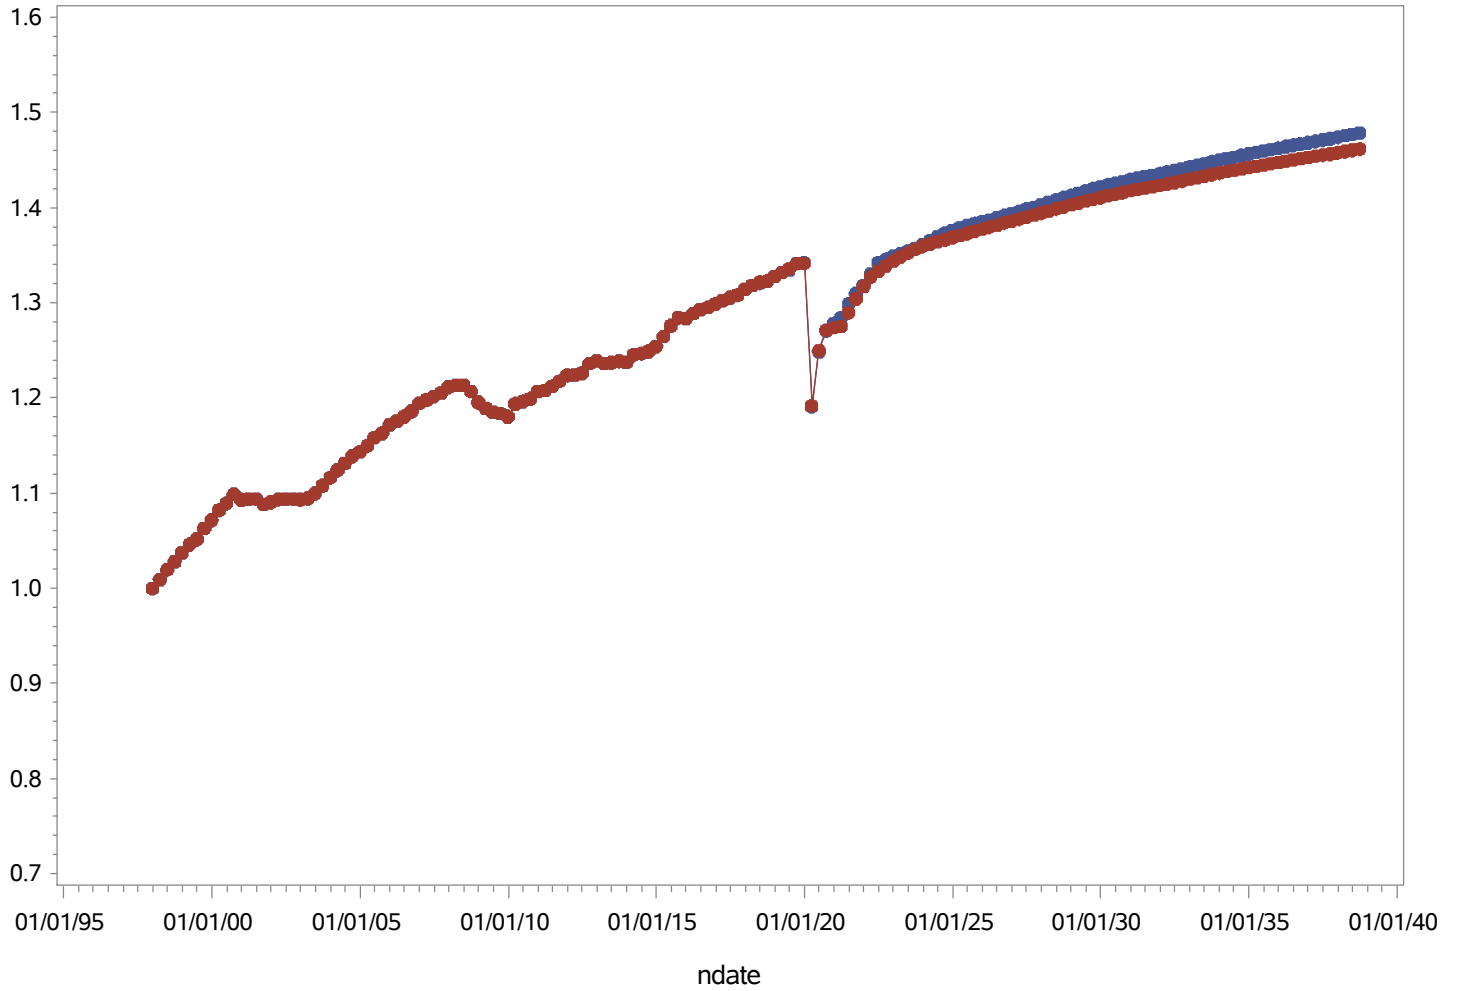

Service Employment (1998Q1 = 1.0)

Sep2022

PLOT ●●● Sep2022 ●●● Sep2021

DEOK

Service Employment (1998Q1 = 1.0)

Sep2022

PLOT ●●● Sep2022 ●●● Sep2021

EKPC

Service Employment (1998Q1 = 1.0)

Sep2022

PLOT ●●● Sep2022 ●●● Sep2021

VEPCO Service Employment (1998Q1 = 1.0)

Sep2022

PLOT ●—● Sep2022 ●—● Sep2021