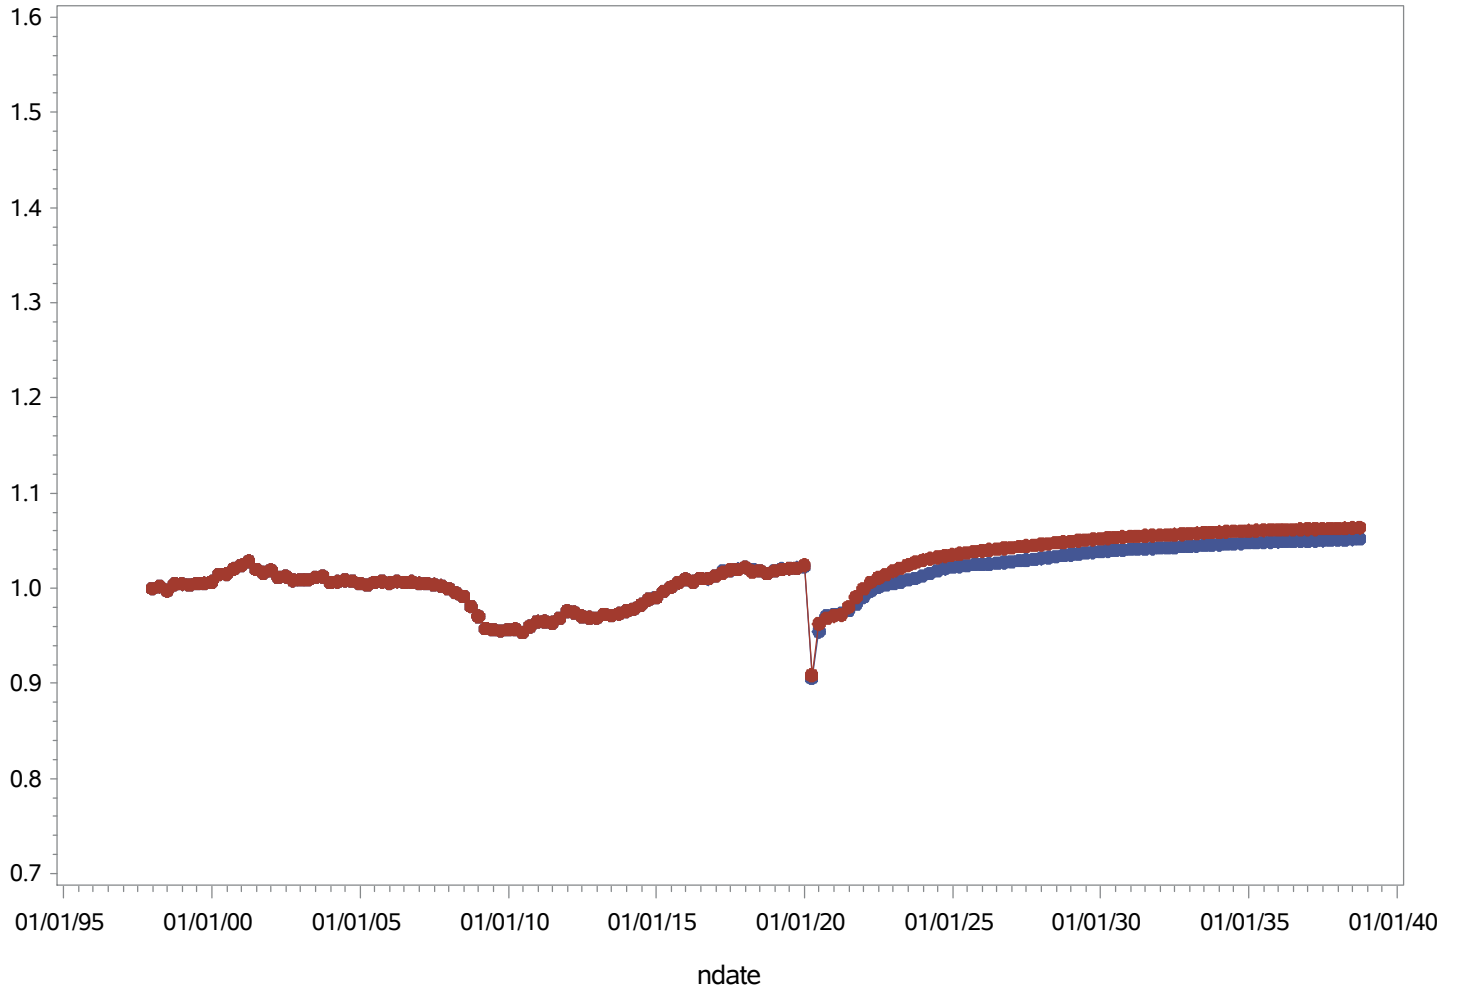

APS Service Employment (1998Q1 = 1.0)

Sep2022

PLOT ●●● Sep2022 ●●● Sep2021

ATSI

Service Employment (1998Q1 = 1.0)

Sep2022

PLOT ●●● Sep2022 ●●● Sep2021

COMED

Service Employment (1998Q1 = 1.0)

Sep2022

PLOT ●●● Sep2022 ●●● Sep2021

DAYTON

Service Employment (1998Q1 = 1.0)

Sep2022

PLOT ●●● Sep2022 ●●● Sep2021

DQE

Service Employment (1998Q1 = 1.0)

Sep2022

PLOT ●●● Sep2022 ●●● Sep2021

DEOK

Service Employment (1998Q1 = 1.0)

Sep2022

PLOT ●●● Sep2022 ●●● Sep2021

EKPC

Service Employment (1998Q1 = 1.0)

Sep2022

PLOT ●●● Sep2022 ●●● Sep2021

VEPCO Service Employment (1998Q1 = 1.0)

Sep2022

PLOT ●—● Sep2022 ●—● Sep2021