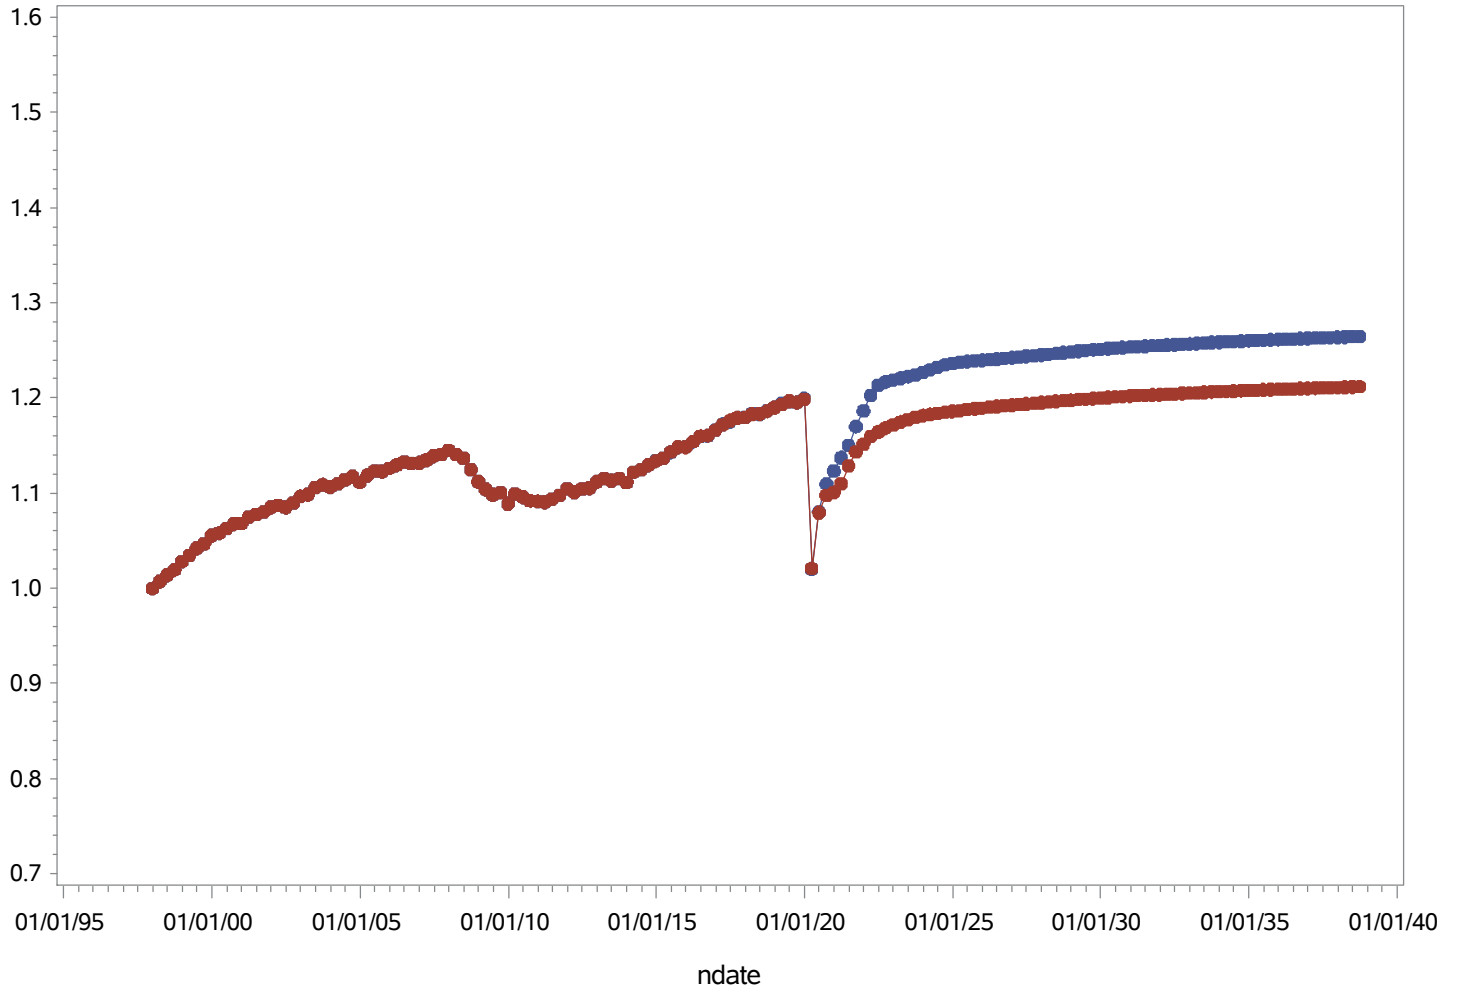

Service Employment (1998Q1 = 1.0)

Sep2022

PLOT ●●● Sep2022 ●●● Sep2021

PEPCO Service Employment (1998Q1 = 1.0)

Sep2022

PLOT ●●● Sep2022 ●●● Sep2021

PL

Service Employment (1998Q1 = 1.0)

Sep2022

PLOT ●●● Sep2022 ●●● Sep2021

PS Service Employment (1998Q1 = 1.0)

Sep2022

PLOT ●●● Sep2022 ●●● Sep2021

RECO

Service Employment (1998Q1 = 1.0)

Sep2022

PLOT ●●● Sep2022 ●●● Sep2021

UGI Service Employment (1998Q1 = 1.0)

Sep2022

PLOT ●●● Sep2022 ●●● Sep2021

AEP

Service Employment (1998Q1 = 1.0)

Sep2022

PLOT ●●● Sep2022 ●●● Sep2021