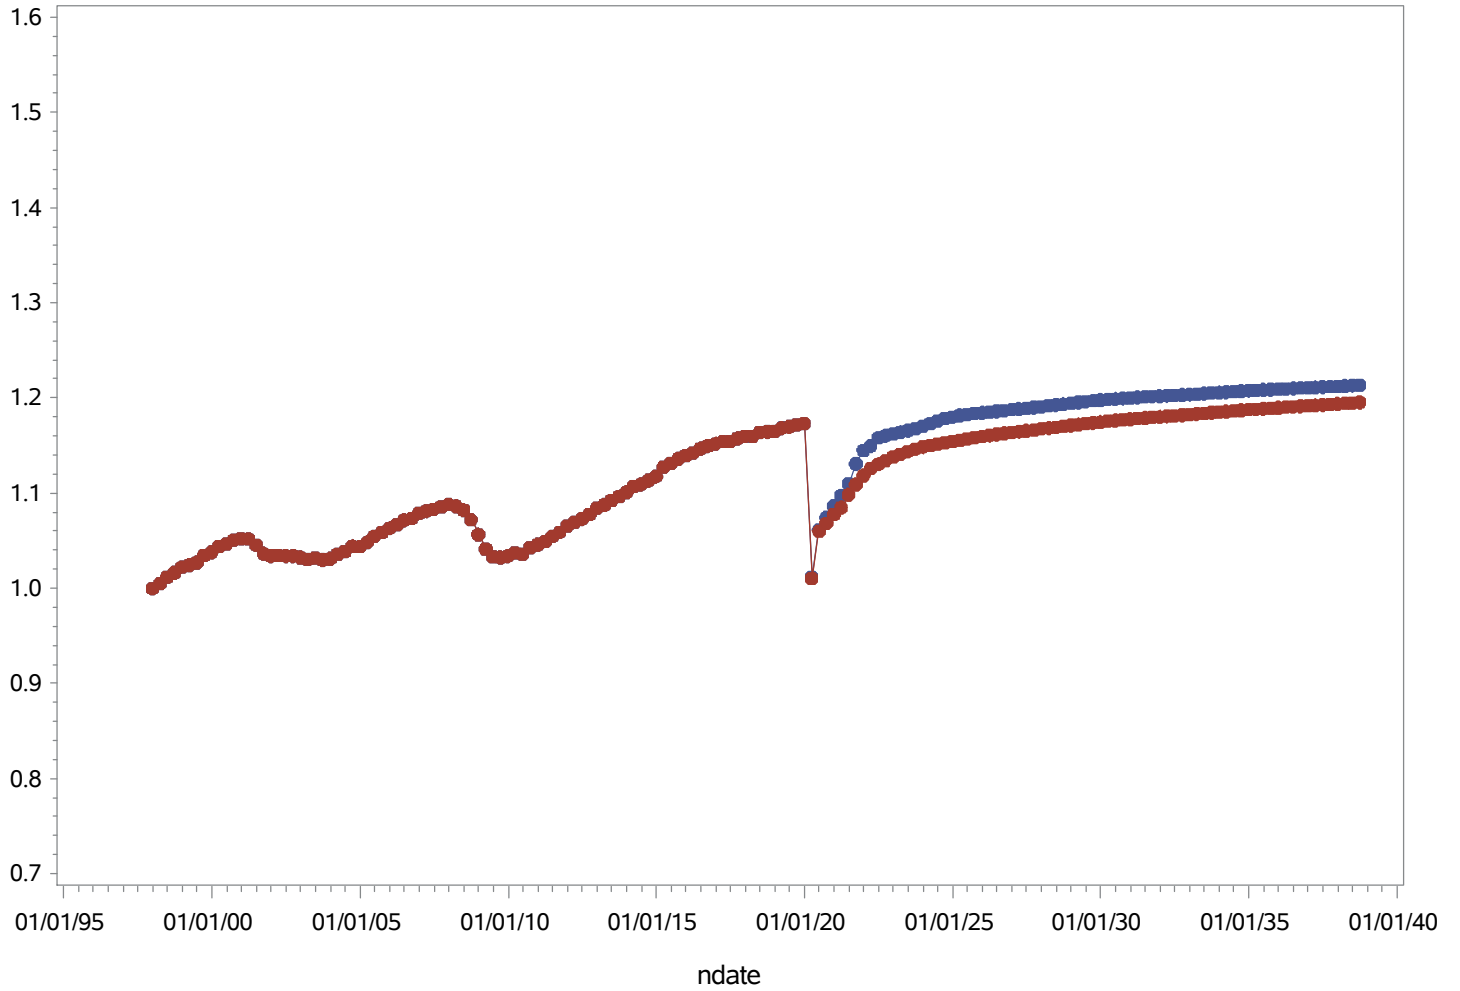

PLOT ●●● Sep2022 ●●● Sep2021

UGI Service Employment (1998Q1 = 1.0)

Sep2022

PLOT ●●● Sep2022 ●●● Sep2021

AEP

Service Employment (1998Q1 = 1.0)

Sep2022

PLOT ●●● Sep2022 ●●● Sep2021

APS Service Employment (1998Q1 = 1.0)

Sep2022

PLOT ●●● Sep2022 ●●● Sep2021

ATSI

Service Employment (1998Q1 = 1.0)

Sep2022

PLOT ●●● Sep2022 ●●● Sep2021

COMED

Service Employment (1998Q1 = 1.0)

Sep2022

PLOT ●●● Sep2022 ●●● Sep2021

DAYTON

Service Employment (1998Q1 = 1.0)

Sep2022

PLOT ●●● Sep2022 ●●● Sep2021

DQE

Service Employment (1998Q1 = 1.0)

Sep2022

PLOT ●●● Sep2022 ●●● Sep2021

DEOK

Service Employment (1998Q1 = 1.0)

Sep2022

PLOT ●●● Sep2022 ●●● Sep2021

EKPC