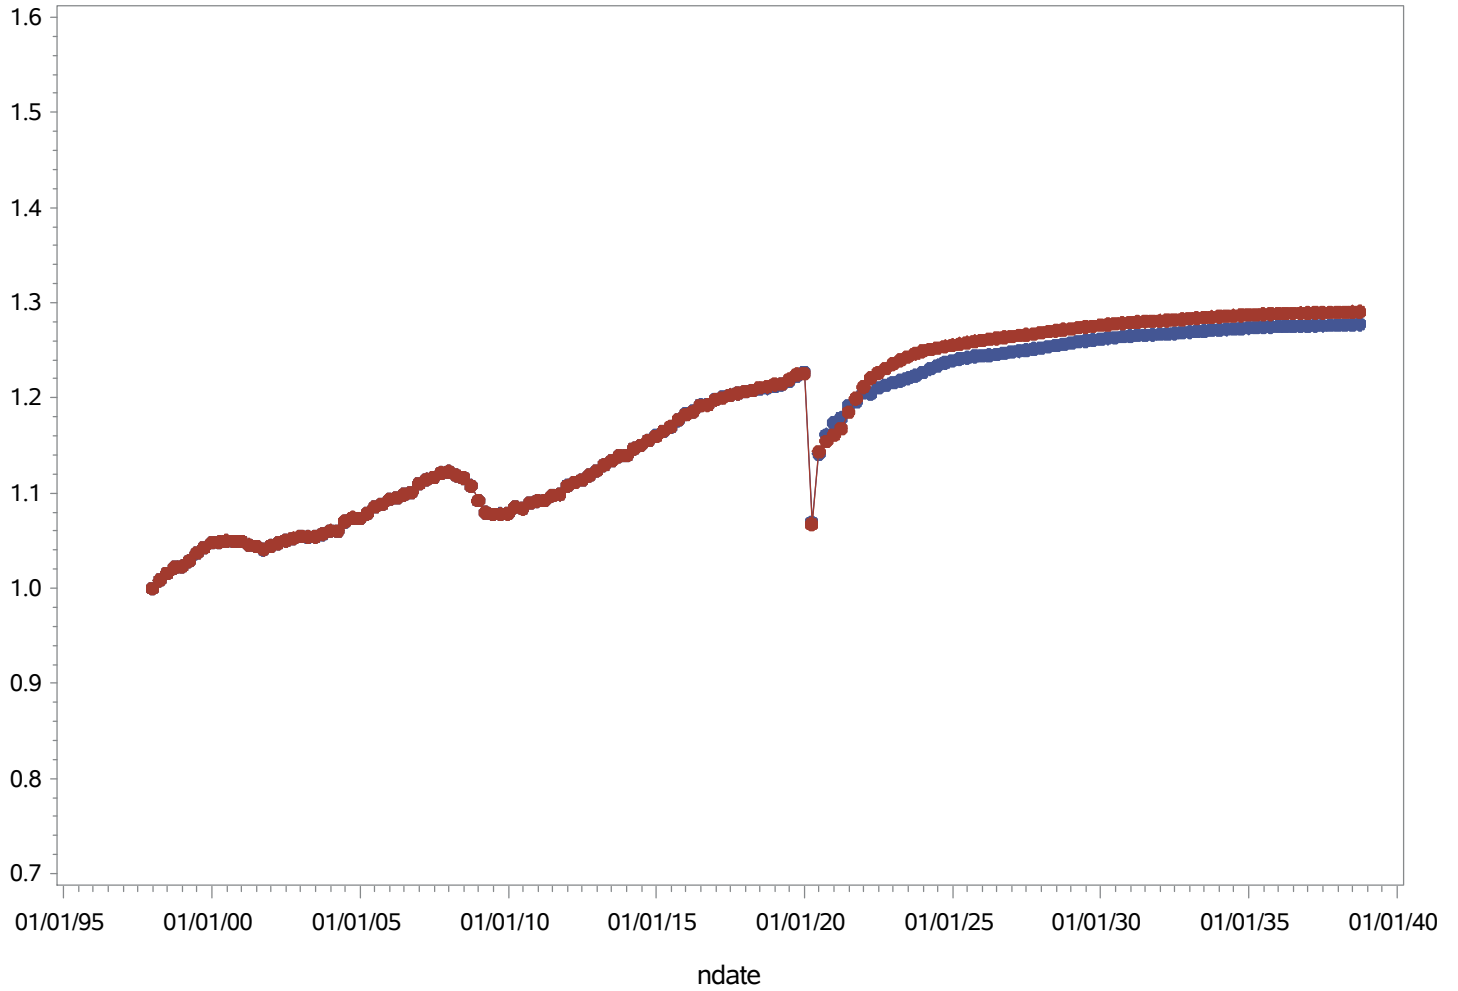

Service Employment (1998Q1 = 1.0)

Sep2022

PLOT ●●● Sep2022 ●●● Sep2021

DAYTON

Service Employment (1998Q1 = 1.0)

Sep2022

PLOT ●●● Sep2022 ●●● Sep2021

DQE

Service Employment (1998Q1 = 1.0)

Sep2022

PLOT ●●● Sep2022 ●●● Sep2021

DEOK

Service Employment (1998Q1 = 1.0)

Sep2022

PLOT ●●● Sep2022 ●●● Sep2021

EKPC

Service Employment (1998Q1 = 1.0)

Sep2022

PLOT ●●● Sep2022 ●●● Sep2021

VEPCO Service Employment (1998Q1 = 1.0)

Sep2022

PLOT ●—● Sep2022 ●—● Sep2021