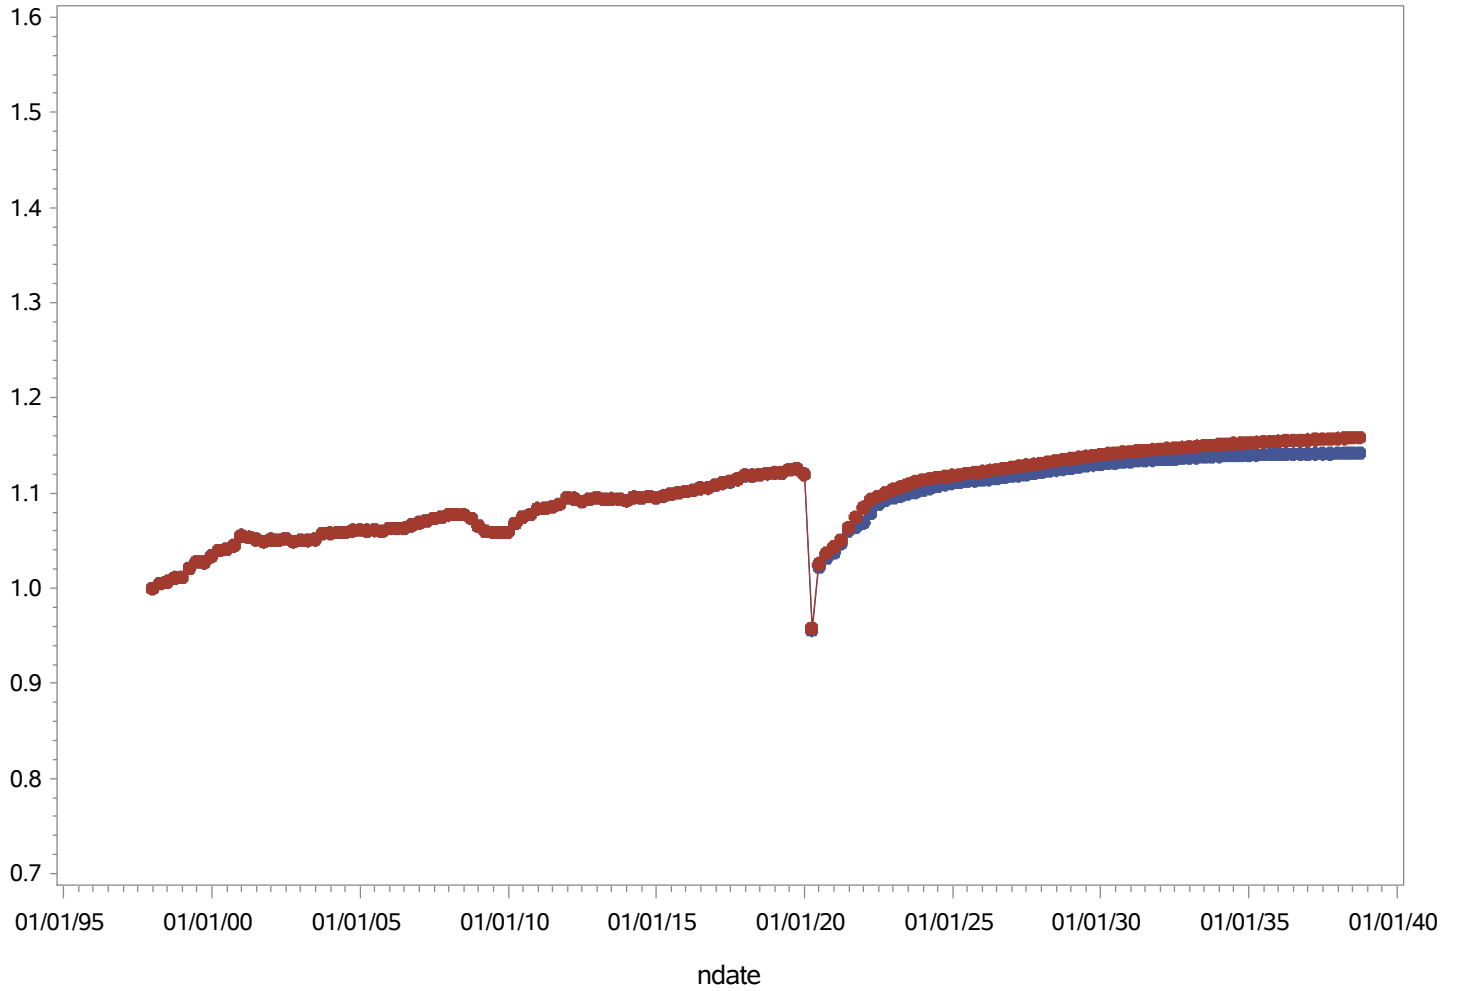

APS Service Employment (1998Q1 = 1.0)

Sep2022

PLOT ●●● Sep2022 ●●● Sep2021

ATSI

Service Employment (1998Q1 = 1.0)

Sep2022

PLOT ●●● Sep2022 ●●● Sep2021

COMED

Service Employment (1998Q1 = 1.0)

Sep2022

PLOT ●●● Sep2022 ●●● Sep2021

DAYTON

Service Employment (1998Q1 = 1.0)

Sep2022

PLOT ●●● Sep2022 ●●● Sep2021

DQE

Service Employment (1998Q1 = 1.0)

Sep2022

PLOT ●●● Sep2022 ●●● Sep2021

DEOK

Service Employment (1998Q1 = 1.0)

Sep2022

PLOT ●●● Sep2022 ●●● Sep2021

EKPC

Service Employment (1998Q1 = 1.0)

Sep2022

PLOT ●●● Sep2022 ●●● Sep2021

VEPCO Service Employment (1998Q1 = 1.0)

Sep2022

PLOT ●—● Sep2022 ●—● Sep2021