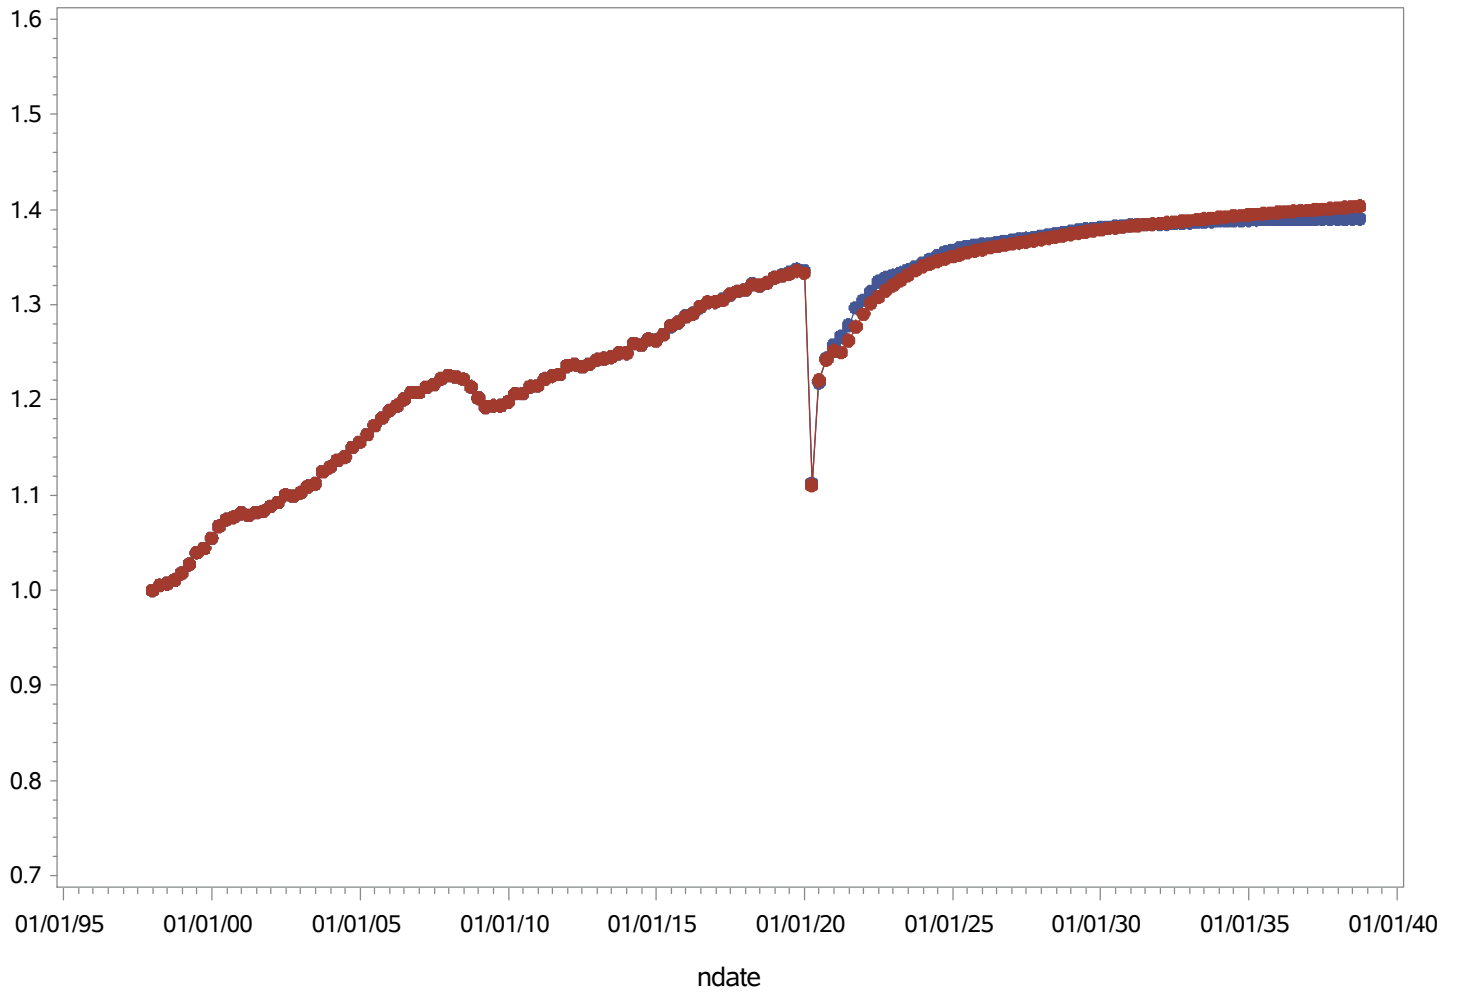

AE

Service Employment (1998Q1 = 1.0)

Sep2022

PLOT ●●● Sep2022 ●●● Sep2021

BGE

Service Employment (1998Q1 = 1.0)

Sep2022

PLOT ●●● Sep2022 ●●● Sep2021

DPL

Service Employment (1998Q1 = 1.0)

Sep2022

PLOT ●●● Sep2022 ●●● Sep2021

JCPL Service Employment (1998Q1 = 1.0)

Sep2022

PLOT ●●● Sep2022 ●●● Sep2021

METED

Service Employment (1998Q1 = 1.0)

Sep2022

PLOT ●●● Sep2022 ●●● Sep2021

PECO

Service Employment (1998Q1 = 1.0)

Sep2022

PLOT ●●● Sep2022 ●●● Sep2021

PENLC

Service Employment (1998Q1 = 1.0)

Sep2022

PLOT ●●● Sep2022 ●●● Sep2021

PEPCO Service Employment (1998Q1 = 1.0)

Sep2022

PLOT ●●● Sep2022 ●●● Sep2021

PL

Service Employment (1998Q1 = 1.0)