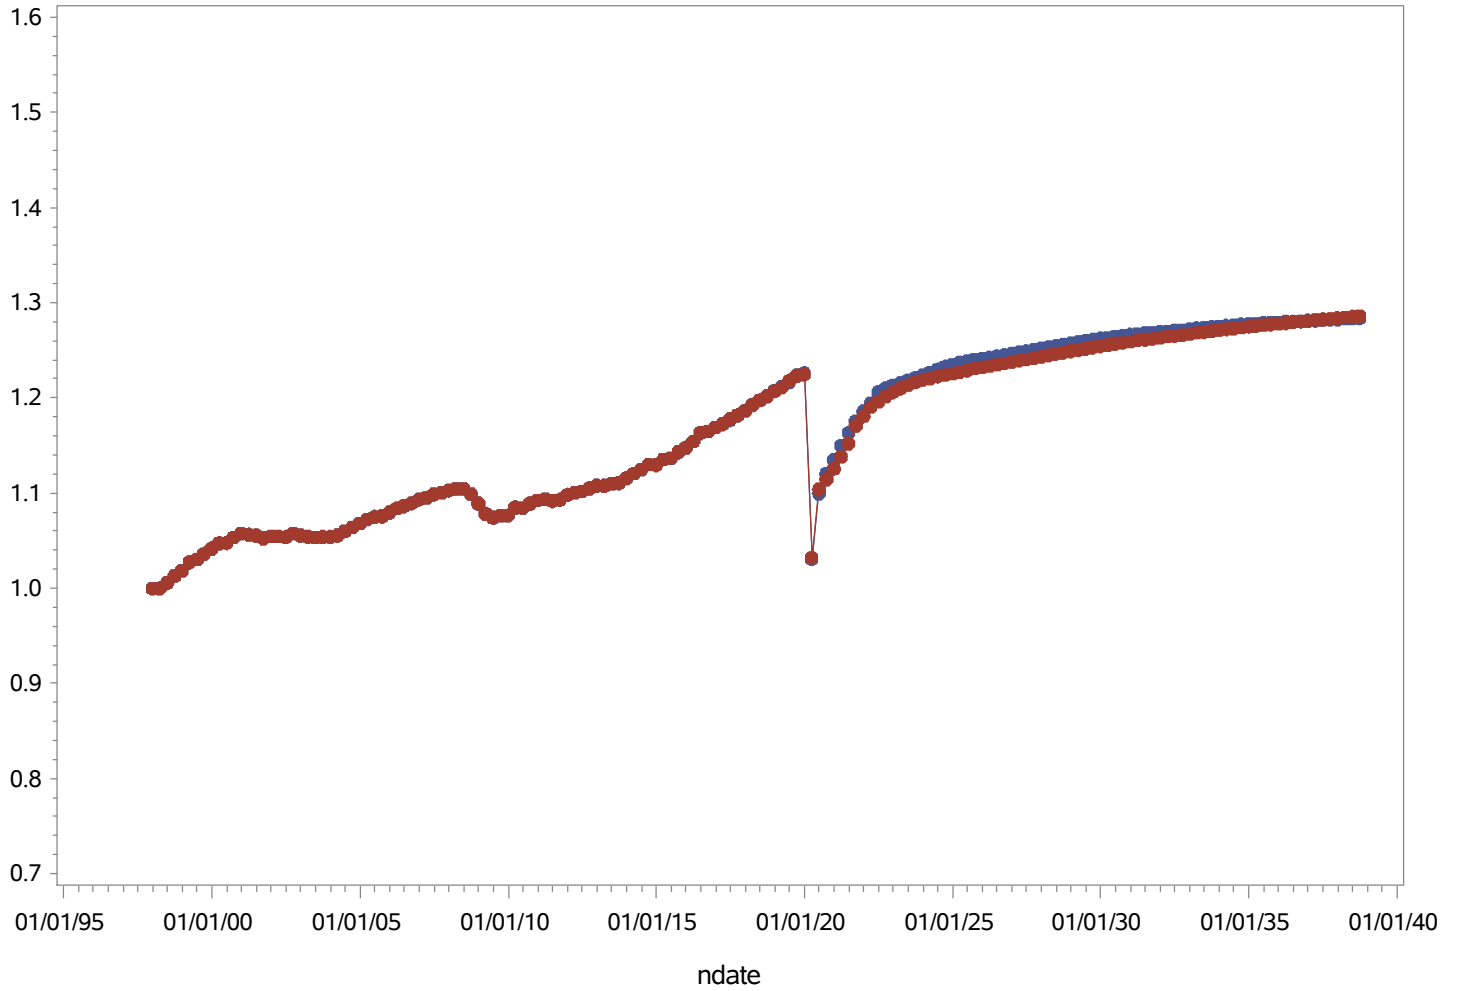

DPL

Service Employment (1998Q1 = 1.0)

Sep2022

PLOT ●●● Sep2022 ●●● Sep2021

JCPL Service Employment (1998Q1 = 1.0)

Sep2022

PLOT ●●● Sep2022 ●●● Sep2021

METED

Service Employment (1998Q1 = 1.0)

Sep2022

PLOT ●●● Sep2022 ●●● Sep2021

PECO

Service Employment (1998Q1 = 1.0)

Sep2022

PLOT ●●● Sep2022 ●●● Sep2021

PENLC

Service Employment (1998Q1 = 1.0)

Sep2022

PLOT ●●● Sep2022 ●●● Sep2021

PEPCO Service Employment (1998Q1 = 1.0)

Sep2022

PLOT ●●● Sep2022 ●●● Sep2021

PL

Service Employment (1998Q1 = 1.0)

PLOT ●●● Sep2022 ●●● Sep2021

UGI Service Employment (1998Q1 = 1.0)

Sep2022

PLOT ●●● Sep2022 ●●● Sep2021

AEP

Service Employment (1998Q1 = 1.0)

Sep2022

PLOT ●●● Sep2022 ●●● Sep2021