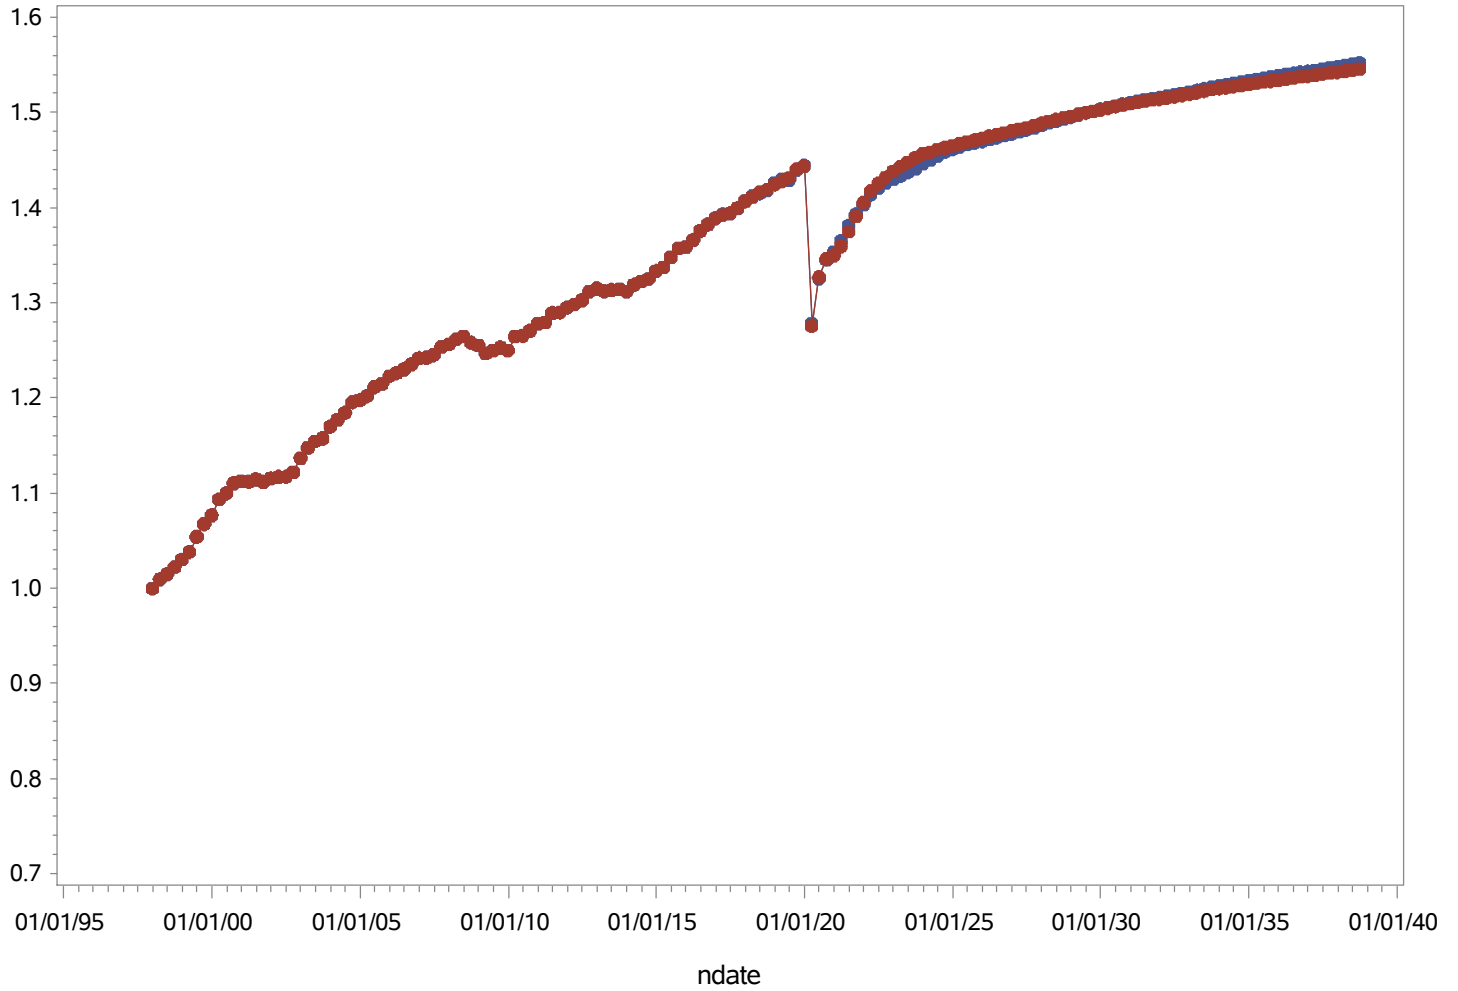

Service Employment (1998Q1 = 1.0)

Sep2022

PLOT ●●● Sep2022 ●●● Sep2021

PEPCO Service Employment (1998Q1 = 1.0)

Sep2022

PLOT ●●● Sep2022 ●●● Sep2021

PL

Service Employment (1998Q1 = 1.0)

Sep2022

PLOT ●●● Sep2022 ●●● Sep2021

PS Service Employment (1998Q1 = 1.0)

Sep2022

PLOT ●●● Sep2022 ●●● Sep2021

RECO

Service Employment (1998Q1 = 1.0)

Sep2022

PLOT ●●● Sep2022 ●●● Sep2021

UGI Service Employment (1998Q1 = 1.0)

Sep2022

PLOT ●●● Sep2022 ●●● Sep2021

AEP

Service Employment (1998Q1 = 1.0)

Sep2022

PLOT ●●● Sep2022 ●●● Sep2021