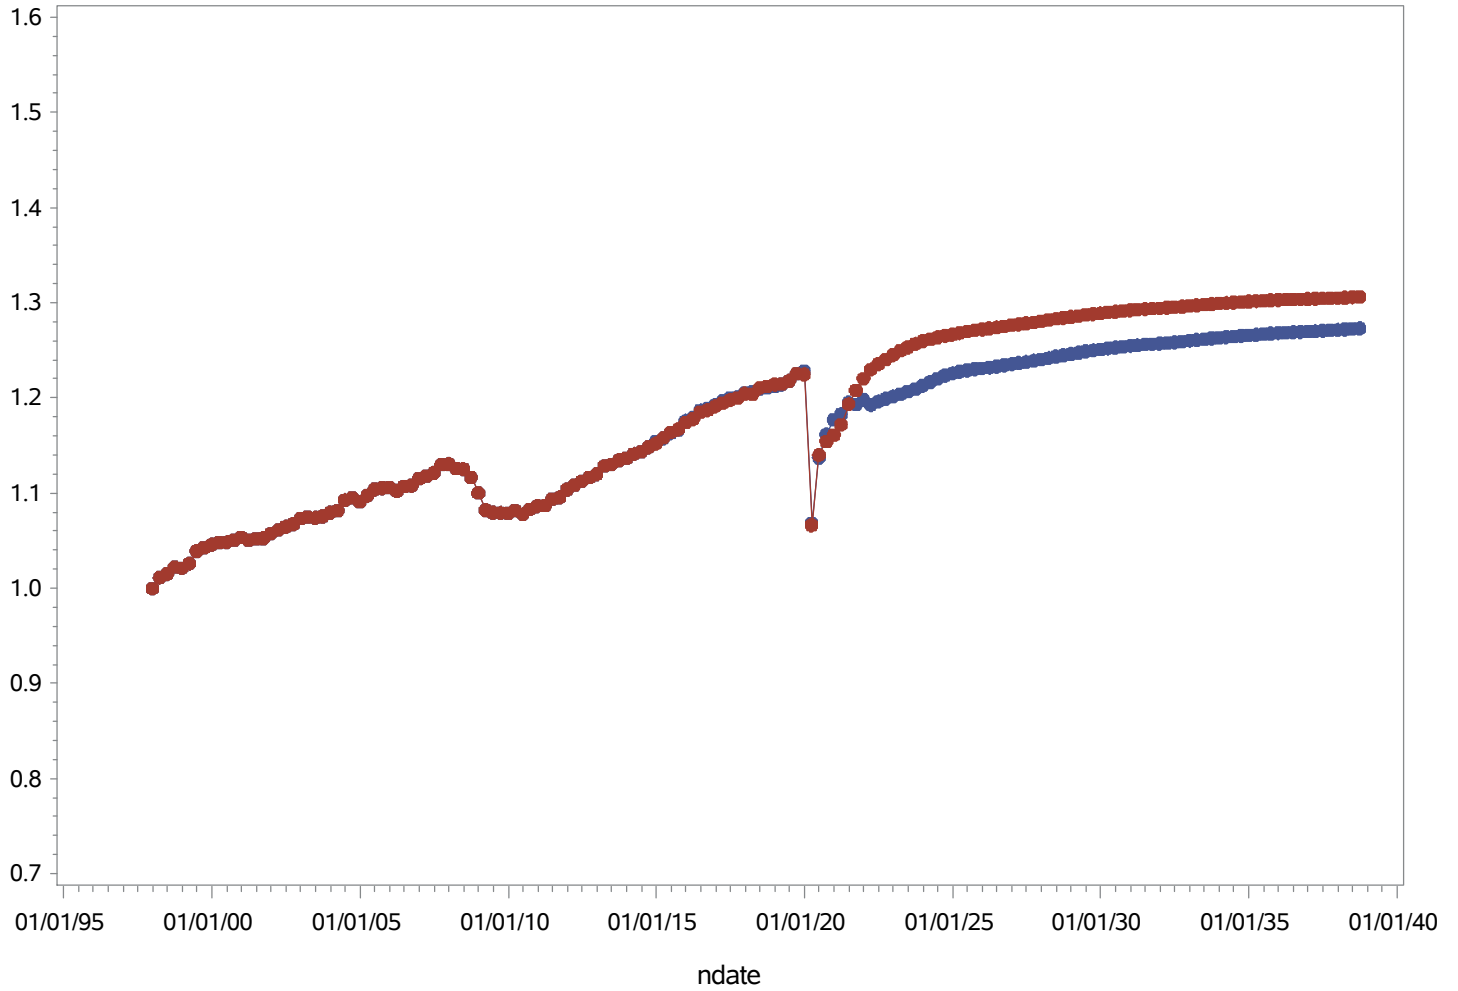

Service Employment (1998Q1 = 1.0)

Sep2022

PLOT ●●● Sep2022 ●●● Sep2021

DAYTON

Service Employment (1998Q1 = 1.0)

Sep2022

PLOT ●●● Sep2022 ●●● Sep2021

DQE

Service Employment (1998Q1 = 1.0)

Sep2022

PLOT ●●● Sep2022 ●●● Sep2021

DEOK

Service Employment (1998Q1 = 1.0)

Sep2022

PLOT ●●● Sep2022 ●●● Sep2021

EKPC

Service Employment (1998Q1 = 1.0)

Sep2022

PLOT ●●● Sep2022 ●●● Sep2021

VEPCO Service Employment (1998Q1 = 1.0)

Sep2022

PLOT ●—● Sep2022 ●—● Sep2021